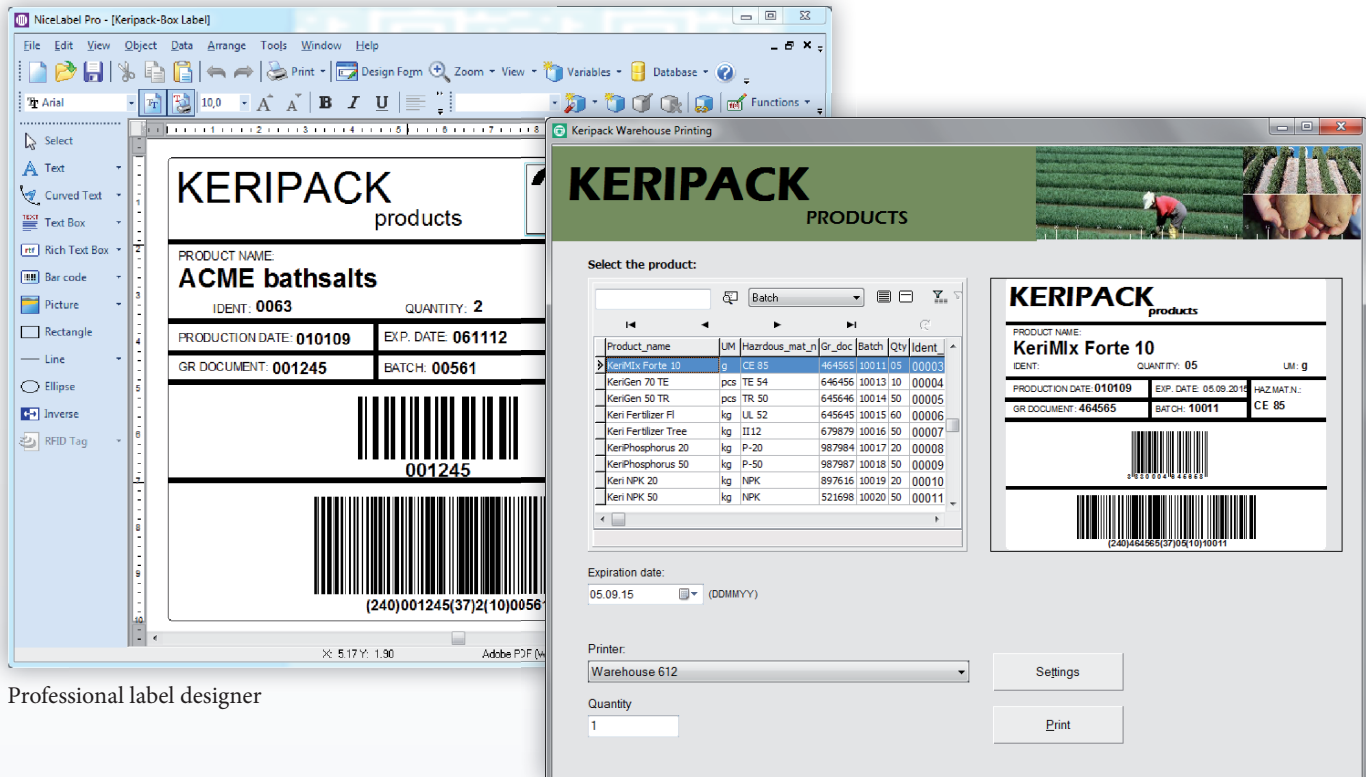

# NiceLabel DESIGNER PRO

The most powerful label designer now  
with EasyForms<sup>™</sup>

The Full Spectrum of Labeling Software

NiceLabel 

# Professional labeling for industry

The most powerful label designer now with EasyForms™

Professional label designer

EasyForms printing program

### Work with large databases

You already have your label data in a database; why not use it to improve your labeling? Using queries you can extract only the data that you need. You can also combine records from two or more tables in a database using Joins.