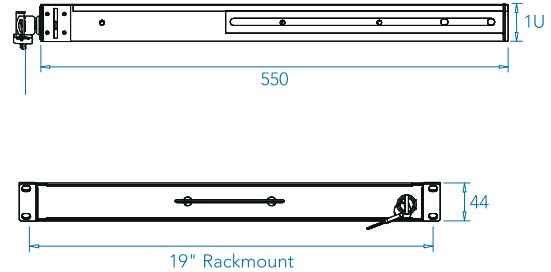

### Keyboard Drawer & KVM Benefits

- ▶ Lockable drawer to secure keyboard & mouse access
- ▶ High density Cat5 KVM with either 16 or 32 ports in 1U
- ▶ Cost efficient DB-15 KVM integration
- ▶ Mix PS/2 & USB with Multi- Platform switch capability
- ▶ Secure remote user access across the world wide web

### Drawer Features & Options

- Either PS/2 or USB input to the LCD drawer by cable selection
- Multiple keyboard language selections with either touchpad or trackball
- Slide rails with fixed positions to prevent drawer movement when typing

## Diagram

Unit : mm

## Dimensions

Model	Product Dimension (W x D x H)	Packing Dimension (W x D x H)	Net Weight	Gross Weight
RK1 Series	442 x 550 x 44.2 mm 17.4 x 21.6 x 1.74 inch	581 x 705 x 175 mm 22.9 x 27.8 x 6.9 inch	8 kg / 18 lbs	12 kg / 26 lbs