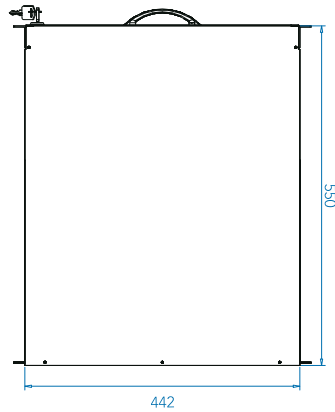

## Diagram

Unit : mm

## Dimensions

Model	Product Dimension (W x D x H)	Packing Dimension (W x D x H)	Net Weight	Gross Weight
RK1 Series	442 x 550 x 44.2 mm 17.4 x 21.6 x 1.74 inch	581 x 705 x 175 mm 22.9 x 27.8 x 6.9 inch	8 kg / 18 lbs	12 kg / 26 lbs