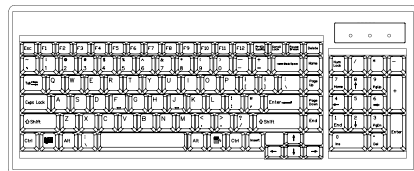

Options

BNC + S-Video

Touchscreen - USB

DVI-D

Touchscreen - Serial

DC Power

Audio

**With touchscreen option, the height of RKP-117 / RKP-119 will be changed from 1U to 1.5U

Monitor Grade A 17", 19" industrial TFT LCD panel

Dimensions

Model	Product Dimension (W x D x H)	Packing Dimension (W x D x H)	Net Weight	Gross Weight
RKP-117	442 x 650 x 44 mm 17.4 x 25.6 x 1.73 inch	589 x 856 x 168 mm 23.2 x 33.7 x 6.6 inch	15 kg / 33 lbs	21 kg / 46 lbs
RKP-119	442 x 650 x 44 mm 17.4 x 25.6 x 1.73 inch	589 x 856 x 168 mm 23.2 x 33.7 x 6.6 inch	17 kg / 37 lbs	23 kg / 51 lbs

Keyboard Selection

Supporting layouts

Ne N keyboard integrated with touchpad

Nb N keyboard integrated with trackball

KVM Selection

Base Model	17" LCD Series	19" LCD Series
• Single port w/o KVM • Combo interface	RKP-117	RKP-119