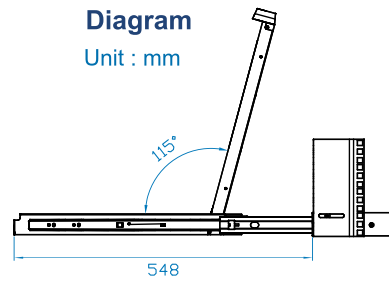

Options

BNC + S-Video

Touchscreen - USB

DVI-D

Touchscreen - Serial

DC Power

Audio

**With touchscreen option, the height of RKP-117 / RKP-119 will be changed from 1U to 1.5U

Monitor Grade A 17", 19" industrial TFT LCD panel

Dimensions

Model	Product Dimension (W x D x H)	Packing Dimension (W x D x H)	Net Weight	Gross Weight
RKP-117	442 x 650 x 44 mm 17.4 x 25.6 x 1.73 inch	589 x 856 x 168 mm 23.2 x 33.7 x 6.6 inch	15 kg / 33 lbs	21 kg / 46 lbs
RKP-119	442 x 650 x 44 mm 17.4 x 25.6 x 1.73 inch	589 x 856 x 168 mm 23.2 x 33.7 x 6.6 inch	17 kg / 37 lbs	23 kg / 51 lbs