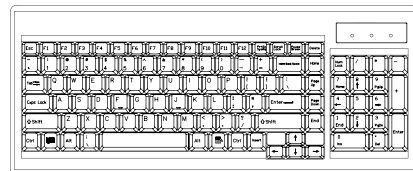

Options

BNC + S-Video

Touchscreen - USB

DVI-D

Touchscreen - Serial

DC Power

Audio

**With touchscreen option, the height of RKP-117 / RKP-119 will be changed from 1U to 1.5U

Monitor Grade A 17", 19" industrial TFT LCD panel

Dimensions

Model	Product Dimension (W x D x H)	Packing Dimension (W x D x H)	Net Weight	Gross Weight
RKP-117	442 x 650 x 44 mm 17.4 x 25.6 x 1.73 inch	589 x 856 x 168 mm 23.2 x 33.7 x 6.6 inch	15 kg / 33 lbs	21 kg / 46 lbs
RKP-119	442 x 650 x 44 mm 17.4 x 25.6 x 1.73 inch	589 x 856 x 168 mm 23.2 x 33.7 x 6.6 inch	17 kg / 37 lbs	23 kg / 51 lbs

Keyboard Selection

Supporting layouts

Ne N keyboard integrated with touchpad

Nb N keyboard integrated with trackball

KVM Selection

Base Model	17" LCD Series	19" LCD Series
• Single port w/o KVM • Combo interface	RKP-117	RKP-119