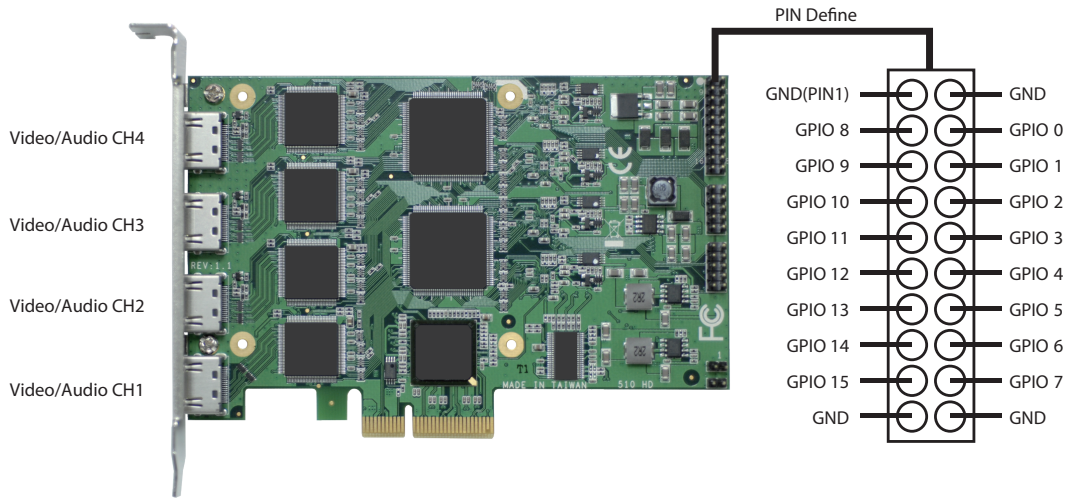

DVP-7030HE

4-ch Full HD H.264/MPEG4 PCIe Video Capture Card with SDK

NEW

Features

- 4-channel HDMI video inputs with H.264/MPEG4 software compression
- 30/25 fps (NTSC/PAL) at up to 1920 x 1080p resolution for recording and display for each channel
- PCIe x4 host interface
- Supports Watchdog function
- Windows/Linux OS supported

Introduction

DVP-7030HE is a PCIe-bus, software compression video capture card with 4 HDMI video and 4 audio inputs. DVP-7030HE supports H.264/MPEG4 compression format at up to Full HD 1080p for each channel. With an easy-to-use software development kit (SDK) and flexibility to stack multiple cards, DVP-7030HE is an ideal solution for various video capture applications or video surveillance.

Specifications

Video	Video Standard	HDMI
	Video Input	4 x HDMI
	Compression	S/W H.264 / MPEG4
	Max. Display Rate	30/25 fps (NTSC/PAL) @ 1920 x 1080p/ch
	Max. Recording Rate	30/25 fps (NTSC/PAL) @ 1920 x 1080p/ch
Audio	Audio Input	4 x HDMI
	Format	STEREO/16 bits/32000 ~ 48000 Hz
System Requirements	CPU (Display)	Intel Core 2 Duo E2200 2.2 GHz
	CPU (Recording)*	Intel Core 2 Quad Q9400 2.6 GHz
	Memory	2 GB
	VGA	1024 x 768, DirectX 9.0c
	Operating System	Windows XP/XPe/Vista/7; Linux 2.6.14 or higher; 32/64 bits
Physical Characteristics	Host Interface	PCIe x4
	Operating Temperature	-20 ~ 70° C (-4 ~ 158° F)
	Storing Temperature	-40 ~ 85° C (-40 ~ 185° F)
	Dimensions	140 x 95 mm
	Safety	CE/FCC

- Software Library
- SDK Manual
- Sample Program

Connection Diagram

Ordering Information

Part Number	Description
DVP-7030HE	4-ch Full HD H.264/MPEG4 PCIe Video Capture Card with SDK

Packing List

Item	Amount
DVP-7030HE Capture Card	1 (piece)
Watchdog Cable	1 (piece)