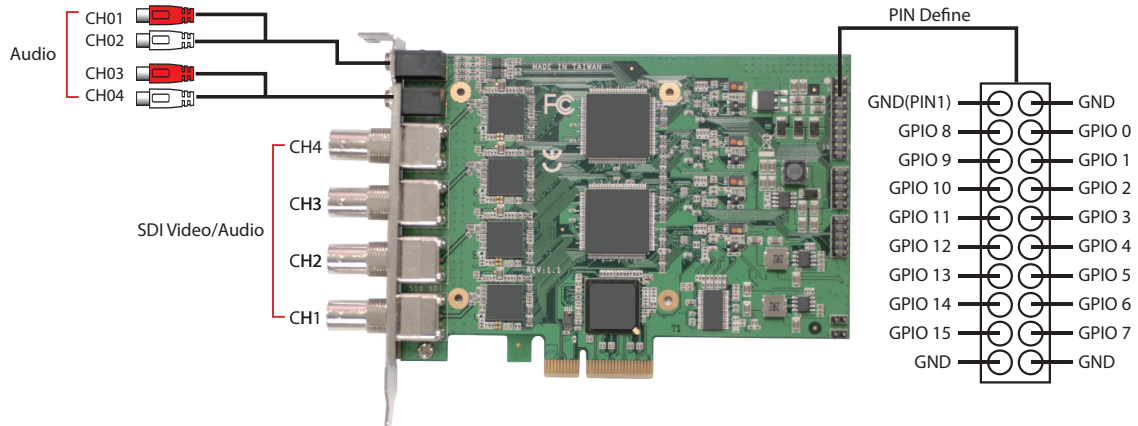

DVP-7032HE

4-ch Full HD H.264/MPEG4 PCIe Video Capture Card with SDK

NEW

Features

- 4-channel HD-SDI video inputs with H.264/MPEG4 software compression
- 30/25 fps (NTSC/PAL) at up to 1920 x 1080p resolution for recording and display for each channel
- PCIe x4 host interface
- Supports Watchdog function
- Windows/Linux OS supported

Introduction

DVP-7032HE is a PCIe-bus, software compression video capture card with 4 HD-SDI video and 4 audio inputs. DVP-7032HE support H.264/MPEG4 compression format at up to Full HD 1080p for each channel. With an easy-to-use software development kit (SDK) and flexibility to stack multiple cards, DVP-7032HE is an idea solution for various video capture applications or video surveillance.

Specifications

Video	Video Standard	HD-SDI
	Video Input	4 x SDI
	Compression	S/W H.264 / MPEG4
	Max. Display Rate	30/25 fps (NTSC/PAL) @ 1920 x 1080p/ch
	Max. Recording Rate	30/25 fps (NTSC/PAL) @ 1920 x 1080p/ch
Audio	Audio Input	4 x SDI
	Format	Stereo/16 bits/32000-48000 Hz
System Requirements	CPU (Display)	Intel Core 2 Duo E2200 2.2 GHz
	CPU (Recording)*	Intel Core 2 Quad Q9400 2.6GHz
	Memory	2 GB
	VGA	1024 x 768, DirectX 9.0c
	Operating System	Windows XP/XPe/Vista/7; Linux 2.6.14 or higher; 32/64 bits
Physical Characteristics	Host Interface	PCIe x4
	Operating Temperature	-20 ~ 70° C (-4 ~ 158° F)
	Storing Temperature	-40 ~ 85° C (-40 ~ 185° F)
	Dimensions	140 x 105 mm
	Safety	CE/FCC

- Software Library
- SDK Manual
- Sample Program

Connection Diagram

Ordering Information

Part Number	Description
DVP-7032HE	4-ch Full HD H.264/MPEG4 PCIe Video Capture Card with SDK

Packing List

Item	Amount
DVP-7032HE Capture Card	1 (piece)
Watchdog Cable	1 (piece)