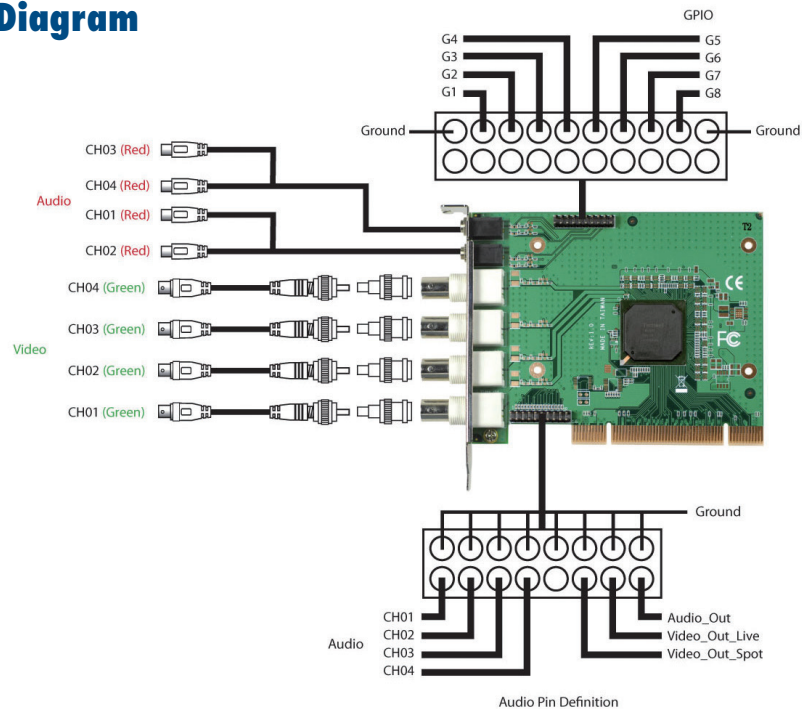

DVP-7635E

4-ch H.264 PCI Video Capture Card with SDK

NEW

Features

- 4-channel composite video inputs with H.264 hardware compression
- 120/100 fps (NTSC/PAL) at 4CIF resolution for display
- 120/100 fps (NTSC/PAL) at up to 4CIF + CIF dual stream resolution for recording
- PCI host interface
- Supports Watchdog function
- Windows/Linux OS supported

Introduction

DVP-7635E is a PCI-bus, hardware compression video capture card with 4 analog video and 4 audio inputs. DVP-7635E supports H.264 base line compression format at up to 4CIF resolution at real-time frame rate (30/25fps) for each channel. With an easy-to-use software development kit (SDK) and flexibility to stack multiple cards, DVP-7635E is an ideal solution for various video capture applications or video surveillance.

Specifications

Video	Video Standard	Composite for NTSC/PAL
	Video Input	4 x BNC connectors
	Compression	H/W H.264
	Max. Display Rate	30/25 fps (NTSC/PAL) @ 4CIF/ch
	Max. Recording Rate	30/25 fps (NTSC/PAL) @ 4CIF + CIF dual stream/ch
	Connector	BNC / Male / 1.0Vp-p / 75Ω
Audio	Audio Input	4 x RCA
	Format	MONO/16 bits/8000 Hz
System Requirements	CPU (Display)	Intel Pentium 4 2.0 GHz
	CPU (Recording)	Intel Pentium 4 2.0 GHz
	Memory	512 MB
	VGA	1024 x 768, DirectX 9.0c
	Operating System	Windows XP/XPe/Vista/7; Linux 2.6.14 or higher; 32/64 bits
Physical Characteristics	Host Interface	PCI
	Operating Temperature	-20 ~ 70° C (-4 ~ 158° F)
	Storing Temperature	-40 ~ 85° C (-40 ~ 185° F)
	Dimensions	121 x 97 mm
Safety	CE/FCC	

- Software Library
- SDK Manual
- Sample Program

Connection Diagram

Ordering Information

Part Number	Description
DVP-7635E	4-ch H.264 PCI Video Capture Card with SDK

Packing List

Item	Amount
DVP-7635E Capture Card	1 (piece)
Audio Cable	2 (piece)
Watchdog Cable (Option)	1 (piece)