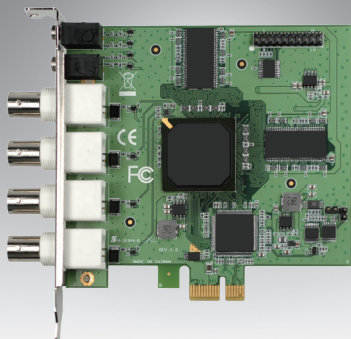

# DVP-7637E

## 4-ch H.264 PCIe Video Capture Card with SDK

NEW

### Features

- 4-channel composite video inputs with H.264 hardware compression
- 120/100 fps (NTSC/PAL) at 4CIF resolution for display
- 120/100 fps (NTSC/PAL) at up to 4CIF + CIF dual stream resolution for recording
- PCIe x1 host interface
- Supports Watchdog function
- Windows/Linux OS supported

### Introduction

DVP-7637E is a PCI-bus, hardware compression video capture card with 4 analog video and 4 audio inputs. DVP-7637E supports H.264 base line compression format at up to 4CIF resolution at real-time frame rate (30/25fps) for each channel. With an easy-to-use software development kit (SDK) and flexibility to stack multiple cards, DVP-7637E is an ideal solution for various video capture applications or video surveillance.