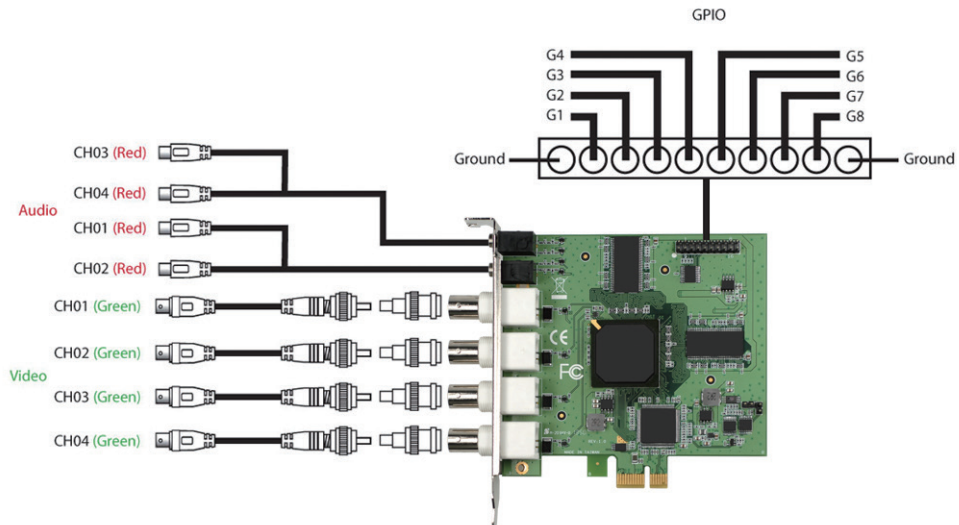

Connection Diagram

Ordering Information

Part Number	Description
DVP-7637E	4-ch H.264 PCI Video Capture Card with SDK

Packing List

Item	Amount
DVP-7637E Capture Card	1 (piece)
Audio Cable	2 (piece)
Watchdog Cable (Option)	1 (piece)