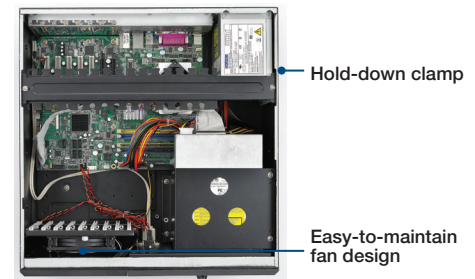

Inside View