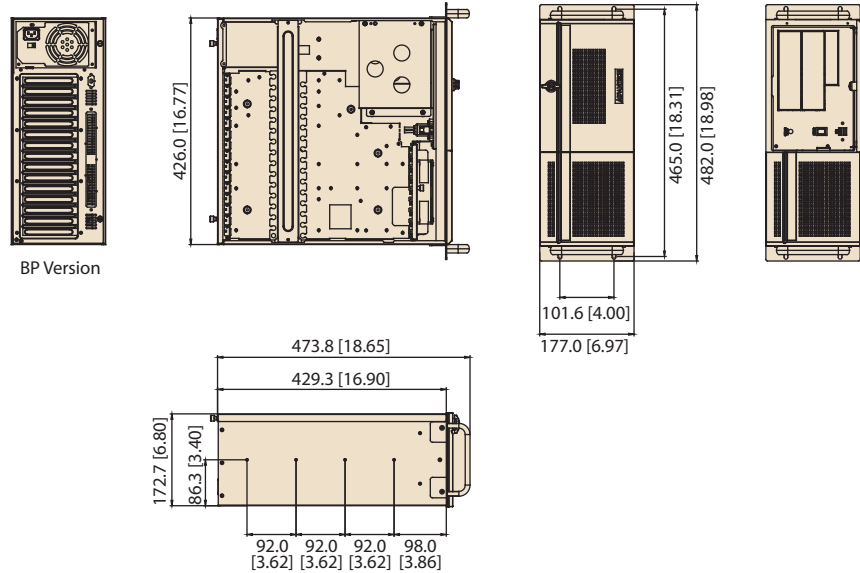

### Specifications

Drive Bay	5.25"	External	
	3.5"	2/1	
Cooling	Fans	1 (12 cm/85 CFM)	
	Air Filters	Yes	
I/O interfaces	USB	2 (front-accessible)	
Miscellaneous	Notification LEDs	PWR, HDD	
	Control	Power switch and system reset button	
	Rear Panel	BP version: One 9-pin D-Sub opening; MB version (IPC-619 only): Five 9-pin D-Sub & one 68-pin SCSI openings	
Environment	Temperature	Operating: 0 ~ 40° C (32 ~ 104° F)	Non-Operating: -20 ~ 60° C (-4 ~ 140° F)
	Humidity	10 ~ 85% @ 40° C, non-condensing	10 ~ 95% @ 40° C, non-condensing
	Vibration (5-500 Hz)	1 Grms	2 G
	Shock	10 G (with 11 ms duration, half sine wave)	30 G
	Physical	Dimensions (W x H x D)	482 x 177 x 430 mm (19" x 7" x 16.9")/482 x 177 x 275 mm (19" x 7" x 10.8")
	Weight	15 kg (33 lb)/8 kg (17.6 lb)	

### Front View

### Inside View

## Dimensions

Unit: mm [inch]