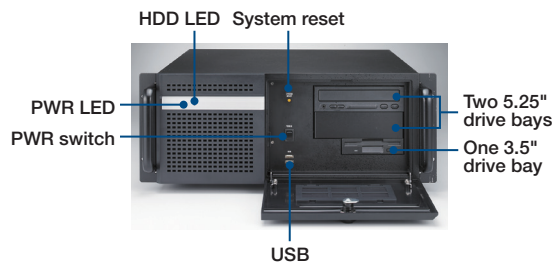

IPC-619

Short-depth 4U rackmount chassis for full-size SBC

CE FCC RoHS COMPLIANT PRODUCT

Features

- Space-saving 4U rackmount chassis, with only 429 mm depth
- Supports backplanes up to 14 slots
- Shock-resistant drive bay design supports up to two 5.25" and one 3.5" disk drives
- Power supply options up to 400W PS/2 single power

Specifications

Drive Bay	5.25"	External		
	3.5"	2/1		
Cooling	Fans	1 (12 cm/85 CFM)		
	Air Filters	Yes		
I/O interfaces	USB	2 (front-accessible)		
Miscellaneous	Notification LEDs	PWR, HDD		
	Control	Power switch and system reset button		
	Rear Panel	BP version: One 9-pin D-Sub opening; MB version (IPC-619 only): Five 9-pin D-Sub & one 68-pin SCSI openings		
Environment	Temperature	Operating: 0 ~ 40° C (32 ~ 104° F)	Non-Operating: -20 ~ 60° C (-4 ~ 140° F)	
	Humidity	10 ~ 85% @ 40° C, non-condensing	10 ~ 95% @ 40° C, non-condensing	
	Vibration (5-500 Hz)	1 Grms	2 G	
	Shock	10 G (with 11 ms duration, half sine wave)	30 G	
	Physical	Dimensions (W x H x D)	482 x 177 x 430 mm (19" x 7" x 16.9")/482 x 177 x 275 mm (19" x 7" x 10.8")	
	Weight	15 kg (33 lb)/8 kg (17.6 lb)		

Front View

Inside View