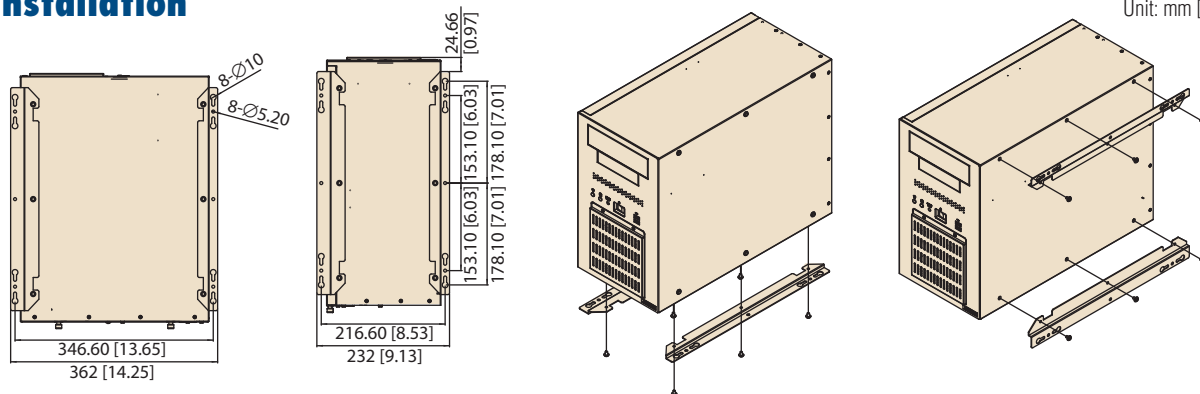

IPC-7132

Cost-effective Wallmount Chassis for ATX/mATX Motherboard and 10-slot Backplane

Features

- Support ATX/mATX M/B and 10-slot PICMG 1.3 backplane
- Shockproof drive bay for one 5.25" ODD and three 3.5" HDDs
- Thumb-screw for top cover easy opening
- Bidirectional option to mount chassis on wall or workbench
- Two front access USB ports

Specifications

		External	Internal
Disk Drive Bay	3.5"	1	2
	5.25"	1	-
Cooling	Fan	1 (12 cm/85 CFM)	
	Air Filters	Yes	
Front I/O interface	USB 2.0	2	
Miscellaneous	LED Indicators	Power, HDD	
	Control	Power Switch, System Reset Button	
	Rear panel	4x USB, 2x DB-9, 1x LPT port	
Environment	Temperature	Operating 0 ~ 40° C (32 ~ 104° F)	Non-operating -20 ~ 60° C (-4 ~ 140° F)
	Humidity	10 ~ 85 % @ 40° C, non-condensing	10 ~ 95 % @ 40° C, non-condensing
	Vibration (5-500 Hz)	1 Grms	2 G
	Shock	10 G (with 11 ms duration, half sine wave)	
Physical Characteristics	Dimensions (W x H x D)	200 x 330 x 430 mm (7.9" x 13" x 16.9")	
	Weight	9.96 kg (21.93 lb)	

Dimensions

Unit: mm [inch]

Installation

Unit: mm [inch]

Ordering Information

Model name	Description
Motherboard Version	
IPC-7132MB-00XE	Without power supply, with ATX switch
Backplane Version	
IPC-7132BP-00XE	Without power supply, with ATX switch