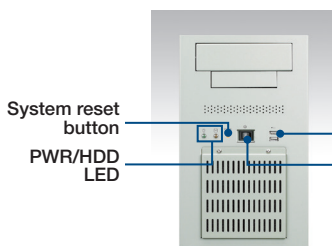

IPC-7132

Cost-effective Wallmount Chassis for ATX/mATX Motherboard and 10-slot Backplane

Features

- Support ATX/mATX M/B and 10-slot PICMG 1.3 backplane
- Shockproof drive bay for one 5.25" ODD and three 3.5" HDDs
- Thumb-screw for top cover easy opening
- Bidirectional option to mount chassis on wall or workbench
- Two front access USB ports

Specifications

		External	Internal
Disk Drive Bay	3.5"	1	2
	5.25"	1	-
Cooling	Fan	1 (12 cm/85 CFM)	
	Air Filters	Yes	
Front I/O interface	USB 2.0	2	
Miscellaneous	LED Indicators	Power, HDD	
	Control	Power Switch, System Reset Button	
	Rear panel	4x USB, 2x DB-9, 1x LPT port	
Environment	Temperature	Operating 0 ~ 40° C (32 ~ 104° F)	Non-operating -20 ~ 60° C (-4 ~ 140° F)
	Humidity	10 ~ 85 % @ 40° C, non-condensing	10 ~ 95 % @ 40° C, non-condensing
	Vibration (5-500 Hz)	1 Grms	2 G
	Shock	10 G (with 11 ms duration, half sine wave)	
Physical Characteristics	Dimensions (W x H x D)	200 x 330 x 430 mm (7.9" x 13" x 16.9")	
	Weight	9.96 kg (21.93 lb)	

Front view

Inside view

Rear view