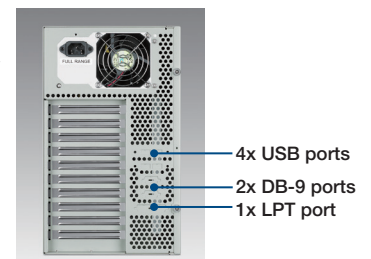

IPC-7132BP