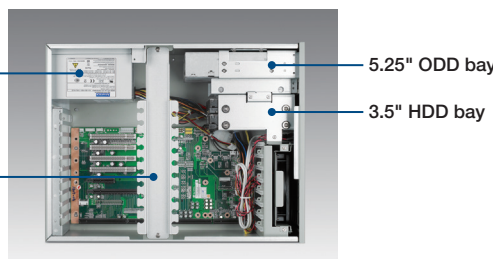

IPC-7132BP