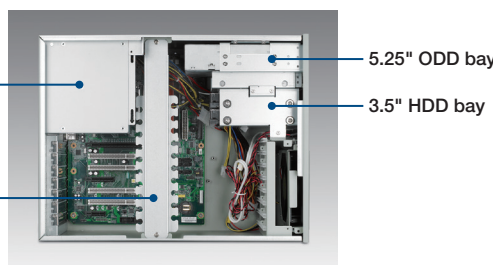

IPC-7132MB

Inside view