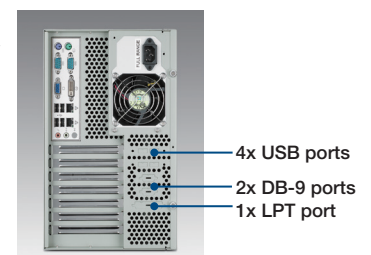

Rear view

IPC-7132MB