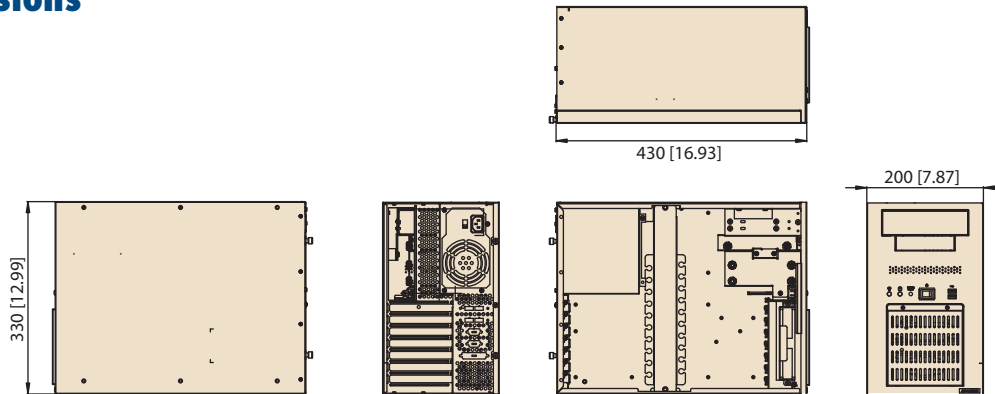

IPC-7132

Cost-effective Wallmount Chassis for ATX/mATX Motherboard and 10-slot Backplane

Features

- Support ATX/mATX M/B and 10-slot PICMG 1.3 backplane
- Shockproof drive bay for one 5.25" ODD and three 3.5" HDDs
- Thumb-screw for top cover easy opening
- Bidirectional option to mount chassis on wall or workbench
- Two front access USB ports

Specifications

		External	Internal
Disk Drive Bay	3.5"	1	2
	5.25"	1	-
Cooling	Fan	1 (12 cm/85 CFM)	
	Air Filters	Yes	
Front I/O interface	USB 2.0	2	
Miscellaneous	LED Indicators	Power, HDD	
	Control	Power Switch, System Reset Button	
	Rear panel	4x USB, 2x DB-9, 1x LPT port	
Environment	Temperature	Operating 0 ~ 40° C (32 ~ 104° F)	Non-operating -20 ~ 60° C (-4 ~ 140° F)
	Humidity	10 ~ 85 % @ 40° C, non-condensing	10 ~ 95 % @ 40° C, non-condensing
	Vibration (5-500 Hz)	1 Grms	2 G
	Shock	10 G (with 11 ms duration, half sine wave)	
Physical Characteristics	Dimensions (W x H x D)	200 x 330 x 430 mm (7.9" x 13" x 16.9")	
	Weight	9.96 kg (21.93 lb)	

Front view

Inside view

Rear view

IPC-7132MB

IPC-7132MB

Easy-to-maintain cooling fan

IPC-7132BP

IPC-7132BP

Dimensions

Unit: mm [inch]

Installation

Unit: mm [inch]

Ordering Information

Model name	Description
Motherboard Version	
IPC-7132MB-00XE	Without power supply, with ATX switch
Backplane Version	
IPC-7132BP-00XE	Without power supply, with ATX switch