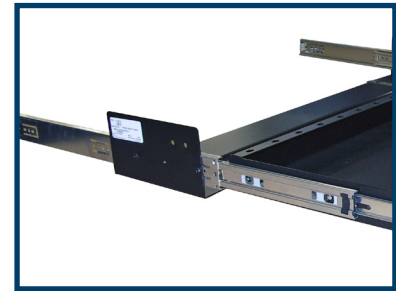

Havis Trunk Mounted Radio Trays

Radio/Communications Equipment

Safely mount radio and computer equipment out of sight and reduce clutter in the driver's compartment. (Full Width Ford Crown Victoria C-3190-F shown)

Tray slides out for easy access to equipment. (C-TTB-CHGR shown)

Heavy-duty models use 250 lbs. rated ball bearing slides. (C-TTB series)

Trunk Mounted Radio Trays from Havis

Havis trunk mounted radio trays provide a clean and safe mounting surface for radio/communications equipment in your police sedan.

- Slides Open to provide easy access to electronics for service
- Automatically Locks in place when pushed closed
- Protects Electronics from potential damage
- Optional second tier shelf, equipment guard, and lock box available for additional mounting space and protection (see reverse for options and accessories)
- Ships assembled for easy installation
- Manufactured from 14 gauge black powder coated steel

Part Number	Description
C-3190	15" Wide Trunk Tray for '95-10 Ford Crown Vic (driver side)
C-3190-P	15" Wide Trunk Tray for '95-10 Ford Crown Vic (passenger side)
C-3190-F	43.5" Wide Trunk Tray for '95-10 Ford Crown Vic (driver side)