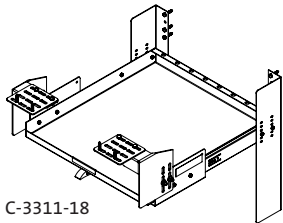

Havis Trunk Mounted Radio Trays

Radio/Communications Equipment

C-3190

C-3190-P

C-3190-F

C-3311

C-3311-2

C-3311-18

C-3311-18-2

C-TTB-CHGR

C-TTB-CV

C-TTB-CV-F

Part Number	Description
C-3190	15" Wide Trunk Tray for '95-10 Ford Crown Vic (driver side)
C-3190-P	15" Wide Trunk Tray for '95-10 Ford Crown Vic (passenger side)
C-3190-F	43.5" Wide Trunk Tray for '95-10 Ford Crown Vic (driver side)