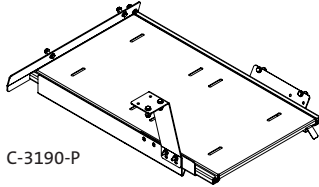

Havis Trunk Mounted Radio Trays

Radio/Communications Equipment

C-3190-P

Part Number	Description
C-3190	15" Wide Trunk Tray for '95-10 Ford Crown Vic (driver side)
C-3190-P	15" Wide Trunk Tray for '95-10 Ford Crown Vic (passenger side)
C-3190-F	43.5" Wide Trunk Tray for '95-10 Ford Crown Vic (driver side)

Part Number	Description
C-3311-18-2	17.5" Wide Trunk Tray for '06-10 Chevrolet Impala
C-TTB-CHGR	31" Wide Trunk Tray Bearing Slide for '06-10 Dodge Charger
C-TTB-CV	14" Wide Trunk Tray Bearing Slide for '01-10 Ford Crown Vic
C-TTB-CV-F	42" Wide Trunk Tray Bearing Slide for '01-10 Ford Crown Vic (full size)

Trunk Mounted Storage Options

Part Number	Description
C-3311-EG	Equipment Guard for C-3311, C-3311-2, and C-TTB-CHGR radio trays
C-3530-5	Trunk Tray Second Tier Shelf Assembly - 13" wide, 5" high
C-3530-5L	Trunk Tray Second Tier Shelf Assembly - 24" wide, 5" high
C-3583	Storage Box Assembly with Key Lock
C-TTB-EG	Equipment Guard for C-TTB-CV-F

See Havis Trunk Side Mounts for additional solutions.
(C-TSM_NPR)