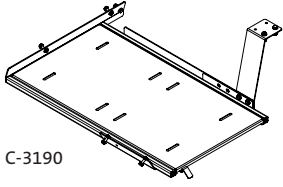

C-3190-P

Havis Trunk Mounted Radio Trays

Radio/Communications Equipment

C-3190