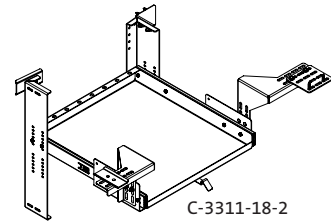

Part Number	Description
C-3311-18-2	17.5" Wide Trunk Tray for '06-10 Chevrolet Impala
C-TTB-CHGR	31" Wide Trunk Tray Bearing Slide for '06-10 Dodge Charger
C-TTB-CV	14" Wide Trunk Tray Bearing Slide for '01-10 Ford Crown Vic
C-TTB-CV-F	42" Wide Trunk Tray Bearing Slide for '01-10 Ford Crown Vic (full size)

Havis Trunk Mounted Radio Trays

Radio/Communications Equipment

C-3190

C-3190-P

C-3190-F

C-3311

C-3311-2

C-3311-18

C-3311-18-2

C-TTB-CHGR

C-TTB-CV

C-TTB-CV-F

Part Number	Description
C-3190	15" Wide Trunk Tray for '95-10 Ford Crown Vic (driver side)
C-3190-P	15" Wide Trunk Tray for '95-10 Ford Crown Vic (passenger side)
C-3190-F	43.5" Wide Trunk Tray for '95-10 Ford Crown Vic (driver side)