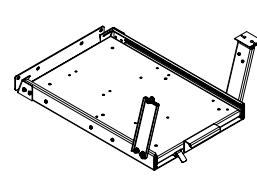

Havis Trunk Mounted Radio Trays

Radio/Communications Equipment

C-3190

C-3190-P

C-3190-F

C-3311

C-3311-2

C-3311-18

C-3311-18-2

C-TTB-CHGR

C-TTB-CV

C-TTB-CV-F

Part Number	Description
C-3190	15" Wide Trunk Tray for '95-10 Ford Crown Vic (driver side)
C-3190-P	15" Wide Trunk Tray for '95-10 Ford Crown Vic (passenger side)
C-3190-F	43.5" Wide Trunk Tray for '95-10 Ford Crown Vic (driver side)