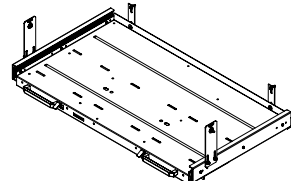

Havis Trunk Mounted Radio Trays

Radio/Communications Equipment

C-3190

C-3190-P

C-3190-F

C-3311

C-3311-2

C-3311-18

C-3311-18-2

C-TTB-CHGR

C-TTB-CV

C-TTB-CV-F

Part Number	Description
C-3190	15" Wide Trunk Tray for '95-10 Ford Crown Vic (driver side)
C-3190-P	15" Wide Trunk Tray for '95-10 Ford Crown Vic (passenger side)
C-3190-F	43.5" Wide Trunk Tray for '95-10 Ford Crown Vic (driver side)