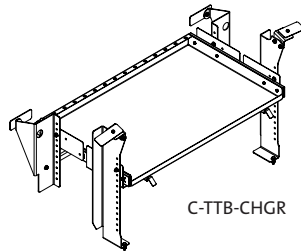

Part Number	Description
C-3311-18-2	17.5" Wide Trunk Tray for '06-10 Chevrolet Impala
C-TTB-CHGR	31" Wide Trunk Tray Bearing Slide for '06-10 Dodge Charger
C-TTB-CV	14" Wide Trunk Tray Bearing Slide for '01-10 Ford Crown Vic
C-TTB-CV-F	42" Wide Trunk Tray Bearing Slide for '01-10 Ford Crown Vic (full size)

Havis Trunk Mounted Radio Trays

Radio/Communications Equipment

C-3190

C-3190-P

C-3190-F

C-3311

C-3311-2

C-3311-18

C-3311-18-2

C-TTB-CHGR

C-TTB-CV

C-TTB-CV-F

Part Number	Description
C-3190	15" Wide Trunk Tray for '95-10 Ford Crown Vic (driver side)
C-3190-P	15" Wide Trunk Tray for '95-10 Ford Crown Vic (passenger side)
C-3190-F	43.5" Wide Trunk Tray for '95-10 Ford Crown Vic (driver side)