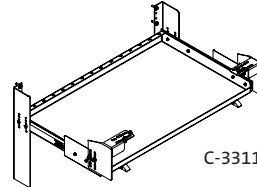

Havis Trunk Mounted Radio Trays

Radio/Communications Equipment

C-3190

C-3190-P

C-3190-F

C-3311

C-3311-2

C-3311-18

C-3311-18-2

C-TTB-CHGR

C-TTB-CV

C-TTB-CV-F

Part Number	Description
C-3190	15" Wide Trunk Tray for '95-10 Ford Crown Vic (driver side)
C-3190-P	15" Wide Trunk Tray for '95-10 Ford Crown Vic (passenger side)
C-3190-F	43.5" Wide Trunk Tray for '95-10 Ford Crown Vic (driver side)