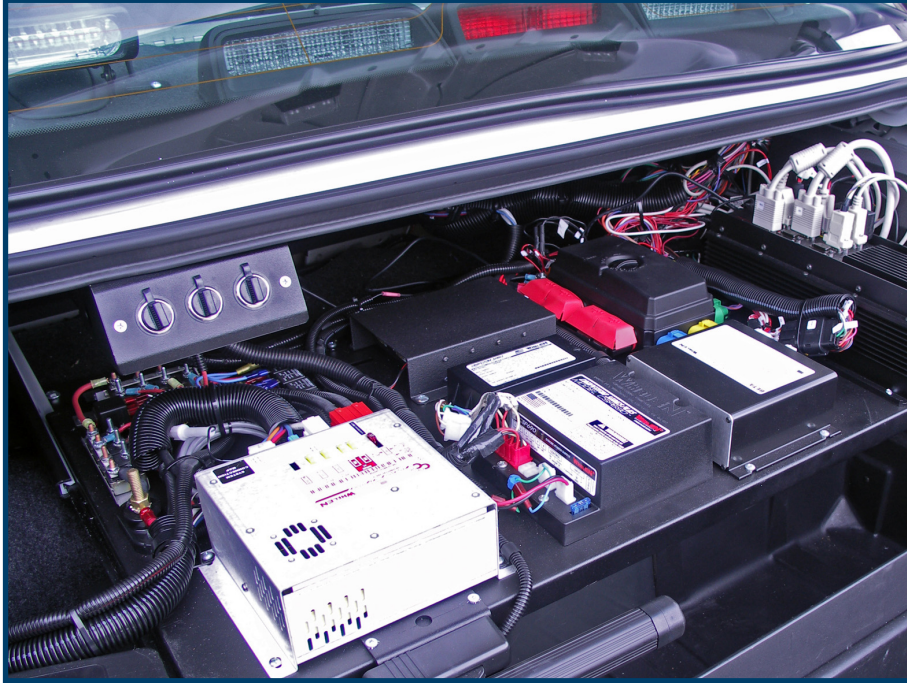

Havis Trunk Mounted Radio Trays

Radio/Communications Equipment

Safely mount radio and computer equipment out of sight and reduce clutter in the driver's compartment. (Full Width Ford Crown Victoria C-3190-F shown)

Tray slides out for easy access to equipment. (C-TTB-CHGR shown)

Heavy-duty models use 250 lbs. rated ball bearing slides. (C-TTB series)

Trunk Mounted Radio Trays from Havis

Havis trunk mounted radio trays provide a clean and safe mounting surface for radio/communications equipment in your police sedan.

- Slides Open to provide easy access to electronics for service
- Automatically Locks in place when pushed closed
- Protects Electronics from potential damage
- Optional second tier shelf, equipment guard, and lock box available for additional mounting space and protection (see reverse for options and accessories)
- Ships assembled for easy installation
- Manufactured from 14 gauge black powder coated steel

Part Number	Description
C-3190	15" Wide Trunk Tray for '95-10 Ford Crown Vic (driver side)
C-3190-P	15" Wide Trunk Tray for '95-10 Ford Crown Vic (passenger side)
C-3190-F	43.5" Wide Trunk Tray for '95-10 Ford Crown Vic (driver side)