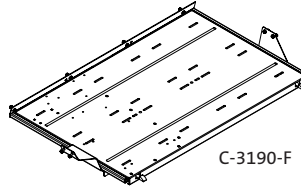

Part Number	Description
C-3311-18-2	17.5" Wide Trunk Tray for '06-10 Chevrolet Impala
C-TTB-CHGR	31" Wide Trunk Tray Bearing Slide for '06-10 Dodge Charger
C-TTB-CV	14" Wide Trunk Tray Bearing Slide for '01-10 Ford Crown Vic
C-TTB-CV-F	42" Wide Trunk Tray Bearing Slide for '01-10 Ford Crown Vic (full size)

Havis Trunk Mounted Radio Trays

Radio/Communications Equipment

C-3190

C-3190-P

C-3190-F

C-3311

C-3311-2

C-3311-18

C-3311-18-2

C-TTB-CHGR

C-TTB-CV

C-TTB-CV-F

Part Number	Description
C-3190	15" Wide Trunk Tray for '95-10 Ford Crown Vic (driver side)
C-3190-P	15" Wide Trunk Tray for '95-10 Ford Crown Vic (passenger side)
C-3190-F	43.5" Wide Trunk Tray for '95-10 Ford Crown Vic (driver side)