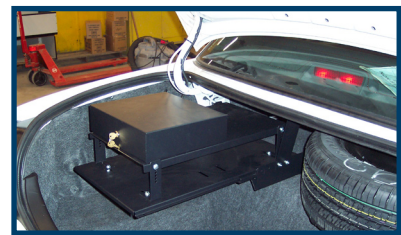

Trunk Mounted Storage Options

Equipment Guard for C-3311, C-3311-2, and C-TTB-CHGR radio trays (C-3311-EG)

Second Tier Tray (C-3530-5)

24" Second Tier Tray (C-3530-5L) and Lock Box (C-3583)

Part Number	Description
C-3311-EG	Equipment Guard for C-3311, C-3311-2, and C-TTB-CHGR radio trays
C-3530-5	Trunk Tray Second Tier Shelf Assembly - 13" wide, 5" high
C-3530-5L	Trunk Tray Second Tier Shelf Assembly - 24" wide, 5" high
C-3583	Storage Box Assembly with Key Lock
C-TTB-EG	Equipment Guard for C-TTB-CV-F