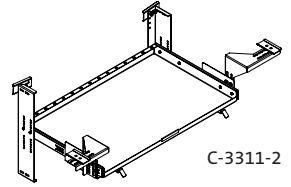

Part Number	Description
C-3311-18-2	17.5" Wide Trunk Tray for '06-10 Chevrolet Impala
C-TTB-CHGR	31" Wide Trunk Tray Bearing Slide for '06-10 Dodge Charger
C-TTB-CV	14" Wide Trunk Tray Bearing Slide for '01-10 Ford Crown Vic
C-TTB-CV-F	42" Wide Trunk Tray Bearing Slide for '01-10 Ford Crown Vic (full size)

Havis Trunk Mounted Radio Trays

Radio/Communications Equipment

C-3190

C-3190-P

C-3190-F

C-3311

C-3311-2

C-3311-18

C-3311-18-2

C-TTB-CHGR

C-TTB-CV

C-TTB-CV-F

Part Number	Description
C-3190	15" Wide Trunk Tray for '95-10 Ford Crown Vic (driver side)
C-3190-P	15" Wide Trunk Tray for '95-10 Ford Crown Vic (passenger side)
C-3190-F	43.5" Wide Trunk Tray for '95-10 Ford Crown Vic (driver side)