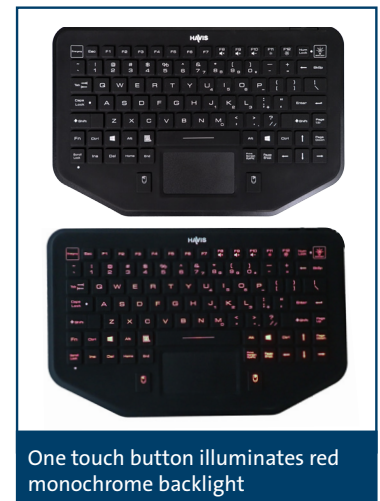

## Havis Dash Mounts Kits for Havis Touch Screen Display

- Designed primarily to be used with Havis Touch Screen Display (TSD-101)
- Unique friction based hinge allows for easy lift for access to OEM control panel
- Hinge provides tilt swivel motion for left, right, up and down positioning
- Design features close to dash for space saving in cabin
- Positions computer monitor in a safe, convenient line of sight
- Designed with driver in mind - monitor conveniently swivels for improved viewing angle for both driver and passenger.
- Excellent space saving solution allows additional equipment to be mounted in console.
- Easy installation with minimal parts needed for attaching to dash
- No permanent modification necessary if user desires to run wire harness externally
- Drilling required if user desires to conceal wire harness inside dash
- In addition to Havis Touch Screen Display, C-DMM-2000 mounts can be used for other light weight devices.
- Recommended maximum weight carrying capacity = 4 lbs

# Havis Dash Mounts Kits for Havis Touch Screen Display

Part Number	Vehicle and Years
<b>C-DMM-2001</b>	2013 - 2016 Ford Interceptor Sedan
<b>C-DMM-2002</b>	2013 - 2016 Ford Interceptor Utility
<b>C-DMM-2003</b>	2015 - 2016 Chevrolet Tahoe
<b>C-DMM-2004</b>	2015 Dodge Charger Pursuit

## Have you considered the Havis Rugged Keyboard and Mount System?

The System includes the Havis Rugged Keyboard (KB-101) and Keyboard Mount (C-KBM-201). Featuring red monochrome backlit illumination to reduce eye strain, the IP65 rated keyboard rests securely in the patent pending mount allowing ease of use and adjustment.