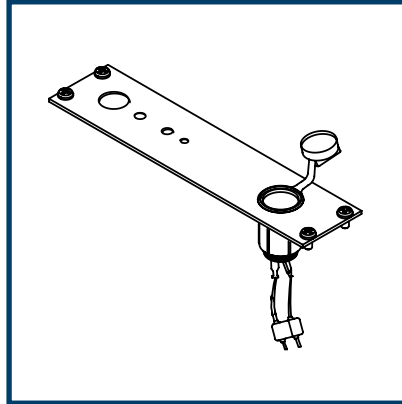

Part # C-ML-LP