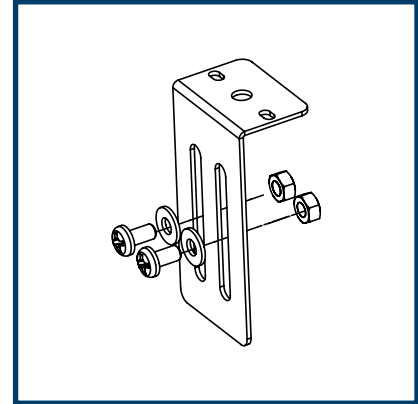

- Provides wider beam and more light than LED models
- Available with either top-mounted or side-mounted gooseneck
- Easy-to-slide permanent red lens for red or white light
- Permanent clear lens to prevent accidentally touching the lamp
- Durable construction, with die-cast housing and long-life flexible gooseneck (12" or 18" in length)
- High-quality dimmer switch
- Lamp is 5 watt T3 bi-pin (draws .42 amps @ 12VDC)
- 12" wire lead (18 gauge) with stripped ends.
- 12" light standard on C-ML; C-ML-MCB; C-ML-LP; C-ML-LP2; C-ML-PS2; C-ML-MLB.

## Mounting Brackets and Applications

### Map Light Mounting Brackets

Part # C-ML

Part # C-ML-LP

Part # C-ML-MCB

Part Number	Description
C-ML	2" Plate, Internal Console Mount, 12" Gooseneck Map Light Included
C-ML-LP	2" Plate, Internal Console Mount, (1) 12 V Outlet with Cap, 12" Gooseneck Map Light Included
C-ML-LP2	2" Plate, Internal Console Mount, (2) 12 V Outlet with Caps, 12" Gooseneck Map Light Included
C-ML-MCB	4" Bend Bracket, External Console or Laptop Mount, 12" Gooseneck Map Light Included
C-ML-PS2	2" Plate, Internal Console Mount, (2) Cutouts for Switches (sold seperatley), 12" Gooseneck Map Light Included
C-ML-MLB	1" Bend Bracket, Mounts to Side of Laptop Mounts, 12" Gooseneck Map Light Included