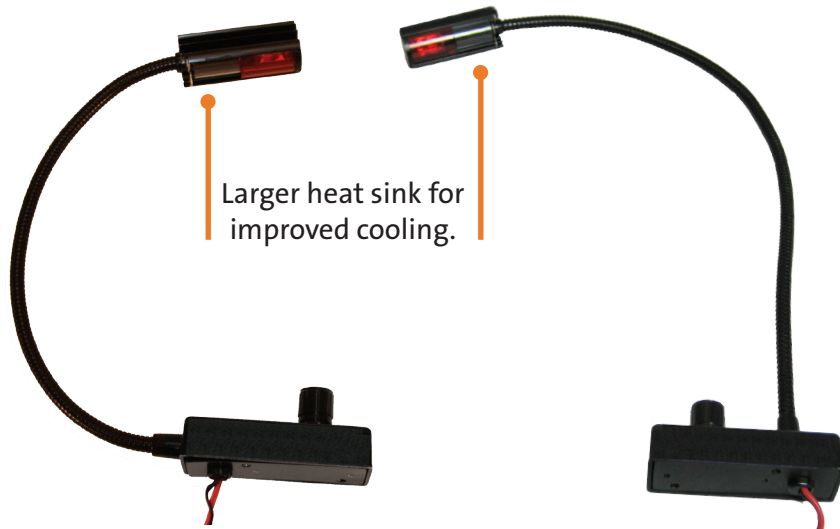

# Havis® Map Lights

Side or Top Mount Gooseneck Map Light available in 12" or 18"

C-MAP-T-LED

Standard red lens cover and dimmer switch reduces nighttime vision loss.

Easy to slide lens for red or white light. Permanent red lens will not fall out!

Larger heat sink for improved cooling.

**Side Mount**  
(12" C-MAP-S shown)

**Top Mount**  
(18" C-MAP-TL shown)

## Map Lights by Havis

The Havis Map Light features a bright 5 watt halogen lamp and a high-quality dimmer switch giving precisely the right amount of light for any task. Havis offers the widest variety of accessories and options in the industry for your mobile office solution. Available in 12" or new longer 18" in length.

- Provides wider beam and more light than LED models
- Available with either top-mounted or side-mounted gooseneck
- Easy-to-slide permanent red lens for red or white light
- Permanent clear lens to prevent accidentally touching the lamp
- Durable construction, with die-cast housing and long-life flexible gooseneck (12" or 18" in length)
- High-quality dimmer switch
- Lamp is 5 watt T3 bi-pin (draws .42 amps @ 12VDC)
- 12" wire lead (18 gauge) with stripped ends.
- 12" light standard on C-ML; C-ML-MCB; C-ML-LP; C-ML-LP2; C-ML-PS2; C-ML-MLB.