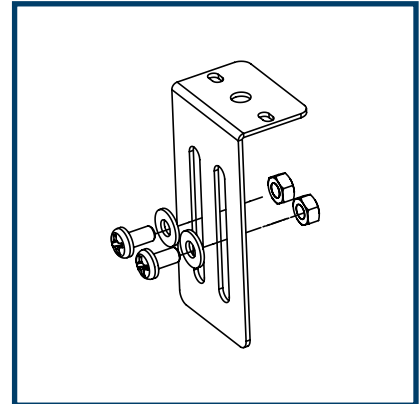

- Provides wider beam and more light than LED models
- Available with either top-mounted or side-mounted gooseneck
- Easy-to-slide permanent red lens for red or white light
- Permanent clear lens to prevent accidentally touching the lamp
- Durable construction, with die-cast housing and long-life flexible gooseneck (12" or 18" in length)
- High-quality dimmer switch
- Lamp is 5 watt T3 bi-pin (draws .42 amps @ 12VDC)
- 12" wire lead (18 gauge) with stripped ends.
- 12" light standard on C-ML; C-ML-MCB; C-ML-LP; C-ML-LP2; C-ML-PS2; C-ML-MLB.

Havis® Map Light

Mounting Brackets and Applications

Map Light Mounting Brackets

Part # C-ML

Part # C-ML-LP

Part # C-ML-MCB

Part Number	Description
C-ML	2" Plate, Internal Console Mount, 12" Gooseneck Map Light Included
C-ML-LP	2" Plate, Internal Console Mount, (1) 12 V Outlet with Cap, 12" Gooseneck Map Light Included
C-ML-LP2	2" Plate, Internal Console Mount, (2) 12 V Outlet with Caps, 12" Gooseneck Map Light Included
C-ML-MCB	4" Bend Bracket, External Console or Laptop Mount, 12" Gooseneck Map Light Included
C-ML-PS2	2" Plate, Internal Console Mount, (2) Cutouts for Switches (sold seperatley), 12" Gooseneck Map Light Included
C-ML-MLB	1" Bend Bracket, Mounts to Side of Laptop Mounts, 12" Gooseneck Map Light Included