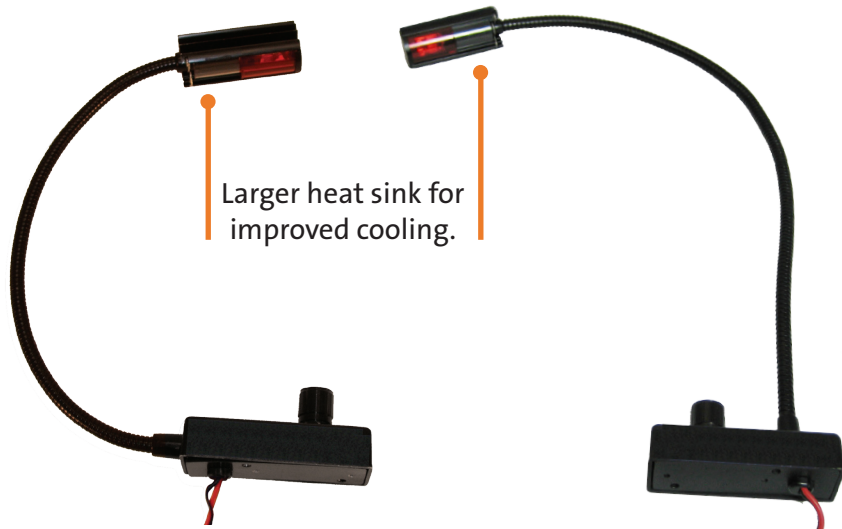

Havis® Map Lights

Side or Top Mount Gooseneck Map Light available in 12" or 18"

C-MAP-T-LED

Standard red lens cover and dimmer switch reduces nighttime vision loss.

Easy to slide lens for red or white light. Permanent red lens will not fall out!

Larger heat sink for improved cooling.

Side Mount
(12" C-MAP-S shown)

Top Mount
(18" C-MAP-TL shown)

Map Lights by Havis

The Havis Map Light features a bright 5 watt halogen lamp and a high-quality dimmer switch giving precisely the right amount of light for any task. Havis offers the widest variety of accessories and options in the industry for your mobile office solution. Available in 12" or new longer 18" in length.

- Provides wider beam and more light than LED models
- Available with either top-mounted or side-mounted gooseneck
- Easy-to-slide permanent red lens for red or white light
- Permanent clear lens to prevent accidentally touching the lamp
- Durable construction, with die-cast housing and long-life flexible gooseneck (12" or 18" in length)
- High-quality dimmer switch
- Lamp is 5 watt T3 bi-pin (draws .42 amps @ 12VDC)
- 12" wire lead (18 gauge) with stripped ends.
- 12" light standard on C-ML; C-ML-MCB; C-ML-LP; C-ML-LP2; C-ML-PS2; C-ML-MLB.