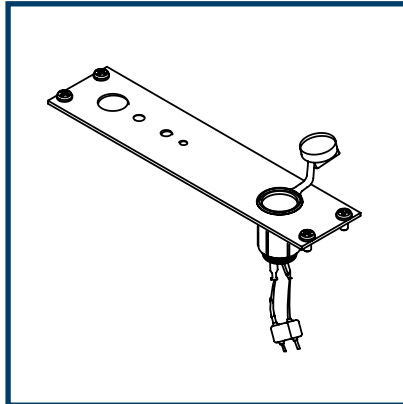

Larger heat sink for improved cooling.

Side Mount
(12" C-MAP-S shown)

Top Mount
(18" C-MAP-TL shown)

Map Lights by Havis

The Havis Map Light features a bright 5 watt halogen lamp and a high-quality dimmer switch giving precisely the right amount of light for any task. Havis offers the widest variety of accessories and options in the industry for your mobile office solution. Available in 12" or new longer 18" in length.

- Provides wider beam and more light than LED models
- Available with either top-mounted or side-mounted gooseneck
- Easy-to-slide permanent red lens for red or white light
- Permanent clear lens to prevent accidentally touching the lamp
- Durable construction, with die-cast housing and long-life flexible gooseneck (12" or 18" in length)
- High-quality dimmer switch
- Lamp is 5 watt T3 bi-pin (draws .42 amps @ 12VDC)
- 12" wire lead (18 gauge) with stripped ends.
- 12" light standard on C-ML; C-ML-MCB; C-ML-LP; C-ML-LP2; C-ML-PS2; C-ML-MLB.

Part Number	Description
C-MAP-T-LED	12" Gooseneck LED Map Light, Top Mount
C-MAP-T	12" Gooseneck Halogen Map Light, Top Mount
C-MAP-S	12" Gooseneck Halogen Map Light, Side Mount
C-MAP-TL	18" Gooseneck Halogen Map Light, Top Mount
C-MAP-SL	18" Gooseneck Halogen Map Light, Side Mount

Havis® Map Light

Mounting Brackets and Applications

Map Light Mounting Brackets

Part # C-ML

Part # C-ML-LP

Part # C-ML-MCB

Part Number	Description
C-ML	2" Plate, Internal Console Mount, 12" Gooseneck Map Light Included
C-ML-LP	2" Plate, Internal Console Mount, (1) 12 V Outlet with Cap, 12" Gooseneck Map Light Included
C-ML-LP2	2" Plate, Internal Console Mount, (2) 12 V Outlet with Caps, 12" Gooseneck Map Light Included
C-ML-MCB	4" Bend Bracket, External Console or Laptop Mount, 12" Gooseneck Map Light Included
C-ML-PS2	2" Plate, Internal Console Mount, (2) Cutouts for Switches (sold seperatley), 12" Gooseneck Map Light Included
C-ML-MLB	1" Bend Bracket, Mounts to Side of Laptop Mounts, 12" Gooseneck Map Light Included