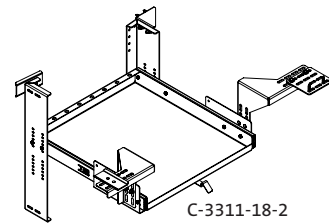

Part Number	Description
C-3311-18-2	17.5" Wide Trunk Tray for '06-10 Chevrolet Impala
C-TTB-CHGR	31" Wide Trunk Tray Bearing Slide for '06-10 Dodge Charger
C-TTB-CV	14" Wide Trunk Tray Bearing Slide for '01-10 Ford Crown Vic
C-TTB-CV-F	42" Wide Trunk Tray Bearing Slide for '01-10 Ford Crown Vic (full size)

Havis Trunk Mounted Radio Trays

Radio/Communications Equipment

C-3190

C-3190-P

C-3190-F

C-3311

C-3311-2

C-3311-18

C-3311-18-2

C-TTB-CHGR

C-TTB-CV

C-TTB-CV-F

Part Number	Description
C-3190	15" Wide Trunk Tray for '95-10 Ford Crown Vic (driver side)
C-3190-P	15" Wide Trunk Tray for '95-10 Ford Crown Vic (passenger side)
C-3190-F	43.5" Wide Trunk Tray for '95-10 Ford Crown Vic (driver side)