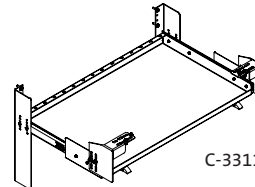

Havis Trunk Mounted Radio Trays

Radio/Communications Equipment

C-3190

C-3190-P

C-3190-F

C-3311

C-3311-2

C-3311-18

C-3311-18-2

C-TTB-CHGR

C-TTB-CV

C-TTB-CV-F

Part Number	Description
C-3190	15" Wide Trunk Tray for '95-10 Ford Crown Vic (driver side)
C-3190-P	15" Wide Trunk Tray for '95-10 Ford Crown Vic (passenger side)
C-3190-F	43.5" Wide Trunk Tray for '95-10 Ford Crown Vic (driver side)