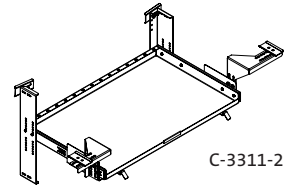

Part Number	Description
C-3311-18-2	17.5" Wide Trunk Tray for '06-10 Chevrolet Impala
C-TTB-CHGR	31" Wide Trunk Tray Bearing Slide for '06-10 Dodge Charger
C-TTB-CV	14" Wide Trunk Tray Bearing Slide for '01-10 Ford Crown Vic
C-TTB-CV-F	42" Wide Trunk Tray Bearing Slide for '01-10 Ford Crown Vic (full size)

Havis Trunk Mounted Radio Trays

Radio/Communications Equipment

C-3190

C-3190-P

C-3190-F

C-3311

C-3311-2

C-3311-18

C-3311-18-2

C-TTB-CHGR

C-TTB-CV

C-TTB-CV-F

Part Number	Description
C-3190	15" Wide Trunk Tray for '95-10 Ford Crown Vic (driver side)
C-3190-P	15" Wide Trunk Tray for '95-10 Ford Crown Vic (passenger side)
C-3190-F	43.5" Wide Trunk Tray for '95-10 Ford Crown Vic (driver side)