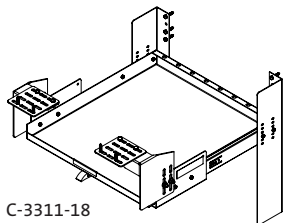

Havis Trunk Mounted Radio Trays

Radio/Communications Equipment

C-3190

C-3190-P

C-3190-F

C-3311

C-3311-2

C-3311-18

C-3311-18-2

C-TTB-CHGR

C-TTB-CV

C-TTB-CV-F

Part Number	Description
C-3190	15" Wide Trunk Tray for '95-10 Ford Crown Vic (driver side)
C-3190-P	15" Wide Trunk Tray for '95-10 Ford Crown Vic (passenger side)
C-3190-F	43.5" Wide Trunk Tray for '95-10 Ford Crown Vic (driver side)