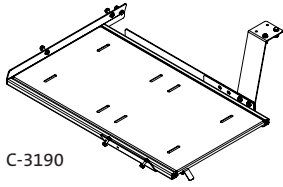

C-3190-P

Havis Trunk Mounted Radio Trays

Radio/Communications Equipment

C-3190