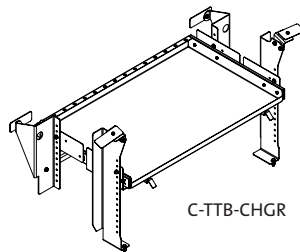

Part Number	Description
C-3311-18-2	17.5" Wide Trunk Tray for '06-10 Chevrolet Impala
C-TTB-CHGR	31" Wide Trunk Tray Bearing Slide for '06-10 Dodge Charger
C-TTB-CV	14" Wide Trunk Tray Bearing Slide for '01-10 Ford Crown Vic
C-TTB-CV-F	42" Wide Trunk Tray Bearing Slide for '01-10 Ford Crown Vic (full size)

Havis Trunk Mounted Radio Trays

Radio/Communications Equipment

C-3190

C-3190-P

C-3190-F

C-3311

C-3311-2

C-3311-18

C-3311-18-2

C-TTB-CHGR

C-TTB-CV

C-TTB-CV-F

Part Number	Description
C-3190	15" Wide Trunk Tray for '95-10 Ford Crown Vic (driver side)
C-3190-P	15" Wide Trunk Tray for '95-10 Ford Crown Vic (passenger side)
C-3190-F	43.5" Wide Trunk Tray for '95-10 Ford Crown Vic (driver side)