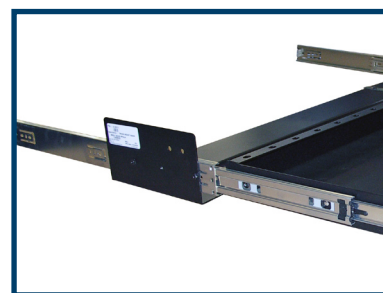

Havis Trunk Mounted Radio Trays

Radio/Communications Equipment

Safely mount radio and computer equipment out of sight and reduce clutter in the driver's compartment. (Full Width Ford Crown Victoria C-3190-F shown)

Tray slides out for easy access to equipment. (C-TTB-CHGR shown)

Heavy-duty models use 250 lbs. rated ball bearing slides. (C-TTB series)

Trunk Mounted Radio Trays from Havis

Havis trunk mounted radio trays provide a clean and safe mounting surface for radio/communications equipment in your police sedan.

- Slides Open to provide easy access to electronics for service
- Automatically Locks in place when pushed closed
- Protects Electronics from potential damage
- Optional second tier shelf, equipment guard, and lock box available for additional mounting space and protection (see reverse for options and accessories)
- Ships assembled for easy installation
- Manufactured from 14 gauge black powder coated steel

Part Number	Description
C-3190	15" Wide Trunk Tray for '95-10 Ford Crown Vic (driver side)
C-3190-P	15" Wide Trunk Tray for '95-10 Ford Crown Vic (passenger side)
C-3190-F	43.5" Wide Trunk Tray for '95-10 Ford Crown Vic (driver side)