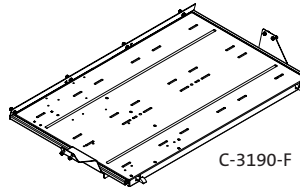

Part Number	Description
C-3311-18-2	17.5" Wide Trunk Tray for '06-10 Chevrolet Impala
C-TTB-CHGR	31" Wide Trunk Tray Bearing Slide for '06-10 Dodge Charger
C-TTB-CV	14" Wide Trunk Tray Bearing Slide for '01-10 Ford Crown Vic
C-TTB-CV-F	42" Wide Trunk Tray Bearing Slide for '01-10 Ford Crown Vic (full size)

Havis Trunk Mounted Radio Trays

Radio/Communications Equipment

C-3190

C-3190-P

C-3190-F

C-3311

C-3311-2

C-3311-18

C-3311-18-2

C-TTB-CHGR

C-TTB-CV

C-TTB-CV-F

Part Number	Description
C-3190	15" Wide Trunk Tray for '95-10 Ford Crown Vic (driver side)
C-3190-P	15" Wide Trunk Tray for '95-10 Ford Crown Vic (passenger side)
C-3190-F	43.5" Wide Trunk Tray for '95-10 Ford Crown Vic (driver side)