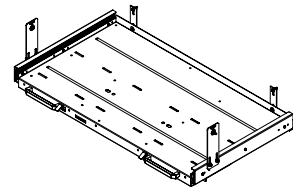

Havis Trunk Mounted Radio Trays

Radio/Communications Equipment

C-3190

C-3190-P

C-3190-F

C-3311

C-3311-2

C-3311-18

C-3311-18-2

C-TTB-CHGR

C-TTB-CV

C-TTB-CV-F

Part Number	Description
C-3190	15" Wide Trunk Tray for '95-10 Ford Crown Vic (driver side)
C-3190-P	15" Wide Trunk Tray for '95-10 Ford Crown Vic (passenger side)
C-3190-F	43.5" Wide Trunk Tray for '95-10 Ford Crown Vic (driver side)