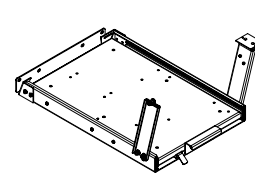

Havis Trunk Mounted Radio Trays

Radio/Communications Equipment

C-3190

C-3190-P

C-3190-F

C-3311

C-3311-2

C-3311-18

C-3311-18-2

C-TTB-CHGR

C-TTB-CV

C-TTB-CV-F

Part Number	Description
C-3190	15" Wide Trunk Tray for '95-10 Ford Crown Vic (driver side)
C-3190-P	15" Wide Trunk Tray for '95-10 Ford Crown Vic (passenger side)
C-3190-F	43.5" Wide Trunk Tray for '95-10 Ford Crown Vic (driver side)