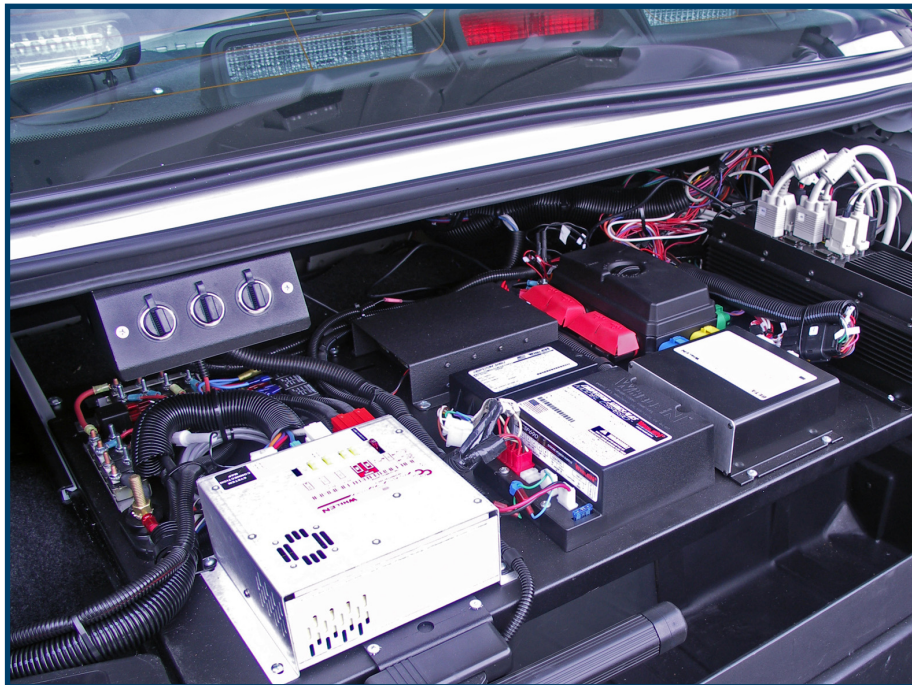

Havis Trunk Mounted Radio Trays

Radio/Communications Equipment

Safely mount radio and computer equipment out of sight and reduce clutter in the driver's compartment. (Full Width Ford Crown Victoria C-3190-F shown)

Tray slides out for easy access to equipment. (C-TTB-CHGR shown)

Heavy-duty models use 250 lbs. rated ball bearing slides. (C-TTB series)

Trunk Mounted Radio Trays from Havis

Havis trunk mounted radio trays provide a clean and safe mounting surface for radio/communications equipment in your police sedan.

- Slides Open to provide easy access to electronics for service
- Automatically Locks in place when pushed closed
- Protects Electronics from potential damage
- Optional second tier shelf, equipment guard, and lock box available for additional mounting space and protection (see reverse for options and accessories)
- Ships assembled for easy installation
- Manufactured from 14 gauge black powder coated steel

Part Number	Description
C-3190	15" Wide Trunk Tray for '95-10 Ford Crown Vic (driver side)
C-3190-P	15" Wide Trunk Tray for '95-10 Ford Crown Vic (passenger side)
C-3190-F	43.5" Wide Trunk Tray for '95-10 Ford Crown Vic (driver side)