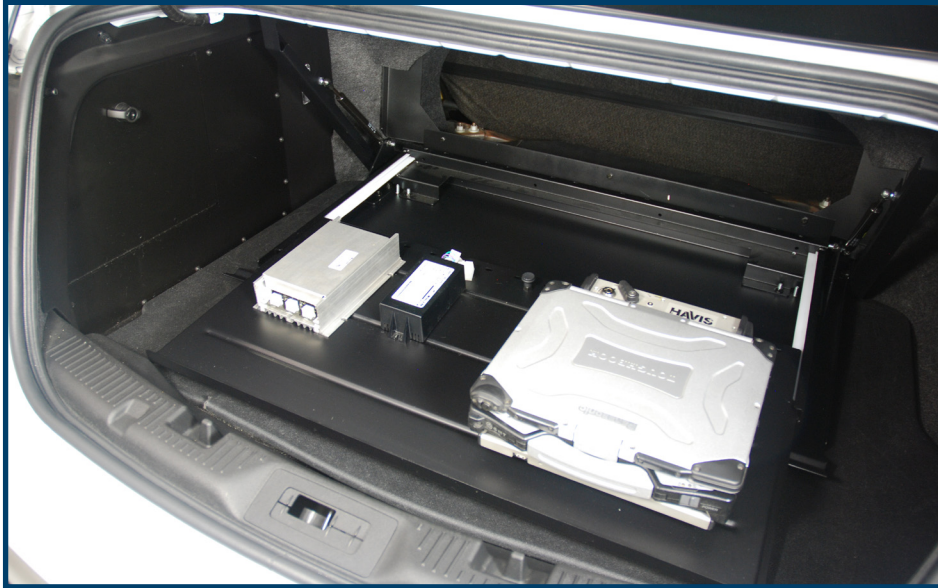

## Maximize trunk space

Premium Fold Down Trunk Tray assembly with slide out equipment tray allows easy mounting and access to electronic components without blocking the spare tire.

## Convenience and added protection

Havis introduces another industry first — Premium Fold Down Trunk Trays. These heavy duty trays are designed to mount trunk mounted electronics and equipment securely and safely on a convenient hinged platform that easily folds up keeping equipment protected and freeing up valuable trunk space.

- Premium fold down trunk trays mount in the forward area (against the back of the rear seat) to maximize rear trunk space while providing easy access to the spare tire
- When the door is hinged up in the closed position, mounted equipment is protected from damage
- The slide out tray easily removes for pre-installation and service outside the vehicle
- Mounting surface is a generous 32" wide x 16" deep
- Manufactured from 14 guage formed steel
- 60 lbs maximum weight rating
- Includes two (2) 1/4 turn cam latches to keep door closed
- Includes two (2) gas springs for assistance in opening or closing door
- One (1) key lock included

Havis Fold Down Trunk Trays mount cleanly inside the vehicle without drilling holes.

Vehicle Model and Year(s)	Part Number
2012-2013 Chevrolet Caprice 9C1 and 9C3 Sedan	C-TFD-CAPR-1
2013 Ford Interceptor Sedan Premium Fold Down Trunk Tray	C-TFD-INSE-1
Optional cam style lock and key to secure equipment	C-CB-LOCK