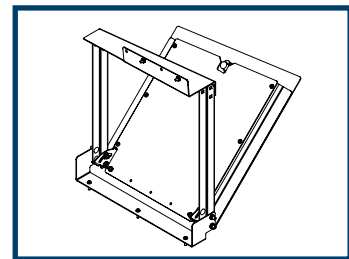

Havis® Trunk Side Mounts

Safely mount important equipment: Havis fold-down trunk side mounts allows important electronic devices to be safely mounted in a secure area. (C-TSM-CHGR-P shown)

Locking latch provides a safe and secure mounting area. (C-TSM-CHGR-D shown)

Manufactured from strong 14-gauge black-powder coated steel. (C-TSM-CV-P shown)

Safely store important electronics while keeping them easy to service!

- Available for Dodge Charger, Chevrolet Impala, and Ford Crown Victoria
- Locking Latch: Locking latch ensures your equipment is protected when mount is in closed position.
- Hinged Platform: Fold down makes it easy to service your equipment.
- Easy to Install: Mounts on fender side of trunk and comes with a removable inner panel for easy bench top pre-assembly.
- Mounting Area: Charger mounting surface is 12" wide x 15" high. Impala mounting surface is 12" wide x 14" high. Crown Vic mounting surface is 12.5" wide x 14.5" high
- Passenger side mounts for Charger are recommended as battery is nearby and full size spare is offset on drivers side.

Part Number	Description
C-TSM-CHGR-D	Trunk Side Mount '06-10 Dodge Charger (Driver Side)
C-TSM-CHGR-P	Trunk Side Mount '06-10 Dodge Charger (Passenger Side)
C-TSM-CHGR-D-1	Trunk Side Mount 2011 Dodge Charger (Driver Side)
C-TSM-CHGR-P-1	Trunk Side Mount 2011 Dodge Charger (Passenger Side)
C-TSM-CV-D	Trunk Side Mount '95-11 Ford Crown Victoria (Driver Side)
C-TSM-CV-P	Trunk Side Mount '95-11 Ford Crown Victoria (Passenger Side)
C-TSM-IMP-1-P	Trunk Side Mount '06-11 Chevrolet Impala (Passenger Side)