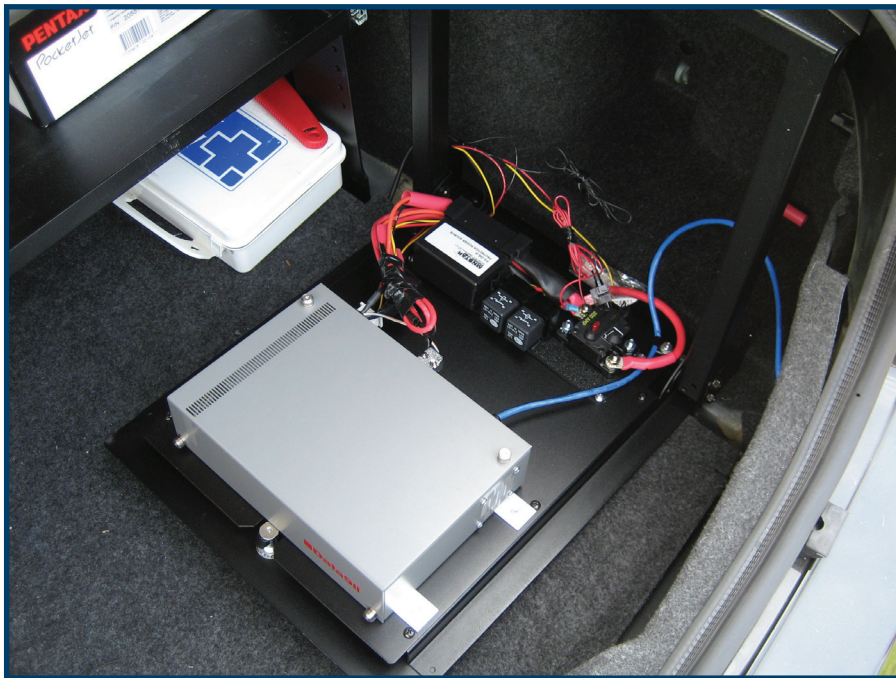

Havis® Trunk Side Mounts

Safely mount important equipment: Havis fold-down trunk side mounts allows important electronic devices to be safely mounted in a secure area. (C-TSM-CHGR-P shown)

Locking latch provides a safe and secure mounting area. (C-TSM-CHGR-D shown)

Manufactured from strong 14-gauge black-powder coated steel. (C-TSM-CV-P shown)

Safely store important electronics while keeping them easy to service!

- Available for Dodge Charger, Chevrolet Impala, and Ford Crown Victoria
- Locking Latch: Locking latch ensures your equipment is protected when mount is in closed position.
- Hinged Platform: Fold down makes it easy to service your equipment.
- Easy to Install: Mounts on fender side of trunk and comes with a removable inner panel for easy bench top pre-assembly.
- Mounting Area: Charger mounting surface is 12" wide x 15" high. Impala mounting surface is 12" wide x 14" high. Crown Vic mounting surface is 12.5" wide x 14.5" high
- Passenger side mounts for Charger are recommended as battery is nearby and full size spare is offset on drivers side.

Part Number	Description
C-TSM-CHGR-D	Trunk Side Mount '06-10 Dodge Charger (Driver Side)
C-TSM-CHGR-P	Trunk Side Mount '06-10 Dodge Charger (Passenger Side)
C-TSM-CHGR-D-1	Trunk Side Mount 2011 Dodge Charger (Driver Side)
C-TSM-CHGR-P-1	Trunk Side Mount 2011 Dodge Charger (Passenger Side)
C-TSM-CV-D	Trunk Side Mount '95-11 Ford Crown Victoria (Driver Side)
C-TSM-CV-P	Trunk Side Mount '95-11 Ford Crown Victoria (Passenger Side)
C-TSM-IMP-1-P	Trunk Side Mount '06-11 Chevrolet Impala (Passenger Side)