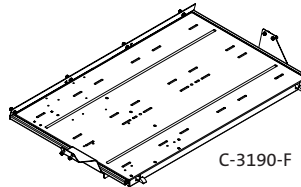

| Part Number | Description |
|-------------|---|
| C-3311-18-2 | 17.5" Wide Trunk Tray for '06-10 Chevrolet Impala |
| C-TTB-CHGR | 31" Wide Trunk Tray Bearing Slide for '06-10 Dodge Charger |
| C-TTB-CV | 14" Wide Trunk Tray Bearing Slide for '01-10 Ford Crown Vic |
| C-TTB-CV-F | 42" Wide Trunk Tray Bearing Slide for '01-10 Ford Crown Vic (full size) |

Havis Trunk Mounted Radio Trays

Radio/Communications Equipment

C-3190

C-3190-P

C-3190-F

C-3311

C-3311-2

C-3311-18

C-3311-18-2

C-TTB-CHGR

C-TTB-CV

C-TTB-CV-F

| Part Number | Description |
|-------------|--|
| C-3190 | 15" Wide Trunk Tray for '95-10 Ford Crown Vic (driver side) |
| C-3190-P | 15" Wide Trunk Tray for '95-10 Ford Crown Vic (passenger side) |
| C-3190-F | 43.5" Wide Trunk Tray for '95-10 Ford Crown Vic (driver side) |