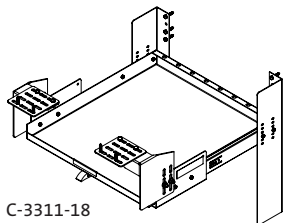

| Part Number | Description |
|-------------|---|
| C-3311-18-2 | 17.5" Wide Trunk Tray for '06-10 Chevrolet Impala |
| C-TTB-CHGR | 31" Wide Trunk Tray Bearing Slide for '06-10 Dodge Charger |
| C-TTB-CV | 14" Wide Trunk Tray Bearing Slide for '01-10 Ford Crown Vic |
| C-TTB-CV-F | 42" Wide Trunk Tray Bearing Slide for '01-10 Ford Crown Vic (full size) |

Havis Trunk Mounted Radio Trays

Radio/Communications Equipment

C-3190

C-3190-P

C-3190-F

C-3311

C-3311-2

C-3311-18

C-3311-18-2

C-TTB-CHGR

C-TTB-CV

C-TTB-CV-F

| Part Number | Description |
|-------------|--|
| C-3190 | 15" Wide Trunk Tray for '95-10 Ford Crown Vic (driver side) |
| C-3190-P | 15" Wide Trunk Tray for '95-10 Ford Crown Vic (passenger side) |
| C-3190-F | 43.5" Wide Trunk Tray for '95-10 Ford Crown Vic (driver side) |