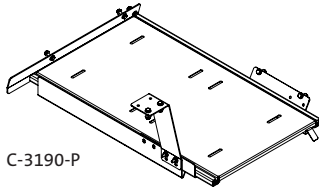

Havis Trunk Mounted Radio Trays

Radio/Communications Equipment

C-3190-P

Part Number	Description
C-3190	15" Wide Trunk Tray for '95-10 Ford Crown Vic (driver side)
C-3190-P	15" Wide Trunk Tray for '95-10 Ford Crown Vic (passenger side)
C-3190-F	43.5" Wide Trunk Tray for '95-10 Ford Crown Vic (driver side)

Part Number	Description
C-3311-18-2	17.5" Wide Trunk Tray for '06-10 Chevrolet Impala
C-TTB-CHGR	31" Wide Trunk Tray Bearing Slide for '06-10 Dodge Charger
C-TTB-CV	14" Wide Trunk Tray Bearing Slide for '01-10 Ford Crown Vic
C-TTB-CV-F	42" Wide Trunk Tray Bearing Slide for '01-10 Ford Crown Vic (full size)

Trunk Mounted Storage Options

Part Number	Description
C-3311-EG	Equipment Guard for C-3311, C-3311-2, and C-TTB-CHGR radio trays
C-3530-5	Trunk Tray Second Tier Shelf Assembly - 13" wide, 5" high
C-3530-5L	Trunk Tray Second Tier Shelf Assembly - 24" wide, 5" high
C-3583	Storage Box Assembly with Key Lock
C-TTB-EG	Equipment Guard for C-TTB-CV-F

See Havis Trunk Side Mounts for additional solutions.
(C-TSM_NPR)