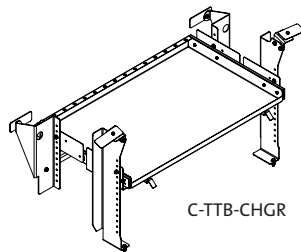

| Part Number | Description |
|-------------|---|
| C-3311-18-2 | 17.5" Wide Trunk Tray for '06-10 Chevrolet Impala |
| C-TTB-CHGR | 31" Wide Trunk Tray Bearing Slide for '06-10 Dodge Charger |
| C-TTB-CV | 14" Wide Trunk Tray Bearing Slide for '01-10 Ford Crown Vic |
| C-TTB-CV-F | 42" Wide Trunk Tray Bearing Slide for '01-10 Ford Crown Vic (full size) |

Havis Trunk Mounted Radio Trays

Radio/Communications Equipment

C-3190

C-3190-P

C-3190-F

C-3311

C-3311-2

C-3311-18

C-3311-18-2

C-TTB-CHGR

C-TTB-CV

C-TTB-CV-F

| Part Number | Description |
|-------------|--|
| C-3190 | 15" Wide Trunk Tray for '95-10 Ford Crown Vic (driver side) |
| C-3190-P | 15" Wide Trunk Tray for '95-10 Ford Crown Vic (passenger side) |
| C-3190-F | 43.5" Wide Trunk Tray for '95-10 Ford Crown Vic (driver side) |