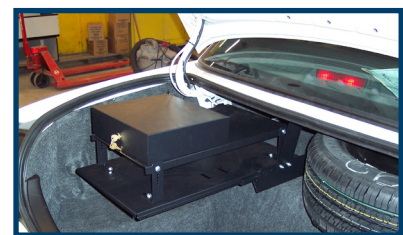

Trunk Mounted Storage Options

Equipment Guard for C-3311, C-3311-2, and C-TTB-CHGR radio trays (C-3311-EG)

Second Tier Tray (C-3530-5)

24" Second Tier Tray (C-3530-5L) and Lock Box (C-3583)

| Part Number | Description |
|-------------|--|
| C-3311-EG | Equipment Guard for C-3311, C-3311-2, and C-TTB-CHGR radio trays |
| C-3530-5 | Trunk Tray Second Tier Shelf Assembly - 13" wide, 5" high |
| C-3530-5L | Trunk Tray Second Tier Shelf Assembly - 24" wide, 5" high |
| C-3583 | Storage Box Assembly with Key Lock |
| C-TTB-EG | Equipment Guard for C-TTB-CV-F |