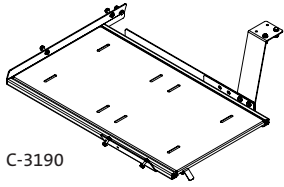

C-3190-P

Havis Trunk Mounted Radio Trays

Radio/Communications Equipment

C-3190