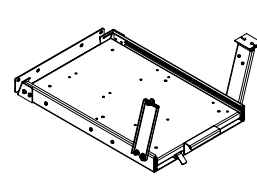

| Part Number | Description |
|-------------|---|
| C-3311-18-2 | 17.5" Wide Trunk Tray for '06-10 Chevrolet Impala |
| C-TTB-CHGR | 31" Wide Trunk Tray Bearing Slide for '06-10 Dodge Charger |
| C-TTB-CV | 14" Wide Trunk Tray Bearing Slide for '01-10 Ford Crown Vic |
| C-TTB-CV-F | 42" Wide Trunk Tray Bearing Slide for '01-10 Ford Crown Vic (full size) |

Havis Trunk Mounted Radio Trays

Radio/Communications Equipment

C-3190

C-3190-P

C-3190-F

C-3311

C-3311-2

C-3311-18

C-3311-18-2

C-TTB-CHGR

C-TTB-CV

C-TTB-CV-F

| Part Number | Description |
|-------------|--|
| C-3190 | 15" Wide Trunk Tray for '95-10 Ford Crown Vic (driver side) |
| C-3190-P | 15" Wide Trunk Tray for '95-10 Ford Crown Vic (passenger side) |
| C-3190-F | 43.5" Wide Trunk Tray for '95-10 Ford Crown Vic (driver side) |