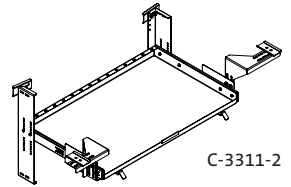

| Part Number | Description |
|-------------|---|
| C-3311-18-2 | 17.5" Wide Trunk Tray for '06-10 Chevrolet Impala |
| C-TTB-CHGR | 31" Wide Trunk Tray Bearing Slide for '06-10 Dodge Charger |
| C-TTB-CV | 14" Wide Trunk Tray Bearing Slide for '01-10 Ford Crown Vic |
| C-TTB-CV-F | 42" Wide Trunk Tray Bearing Slide for '01-10 Ford Crown Vic (full size) |

Havis Trunk Mounted Radio Trays

Radio/Communications Equipment

C-3190

C-3190-P

C-3190-F

C-3311

C-3311-2

C-3311-18

C-3311-18-2

C-TTB-CHGR

C-TTB-CV

C-TTB-CV-F

| Part Number | Description |
|-------------|--|
| C-3190 | 15" Wide Trunk Tray for '95-10 Ford Crown Vic (driver side) |
| C-3190-P | 15" Wide Trunk Tray for '95-10 Ford Crown Vic (passenger side) |
| C-3190-F | 43.5" Wide Trunk Tray for '95-10 Ford Crown Vic (driver side) |