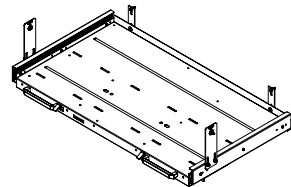

| Part Number | Description |
|-------------|---|
| C-3311-18-2 | 17.5" Wide Trunk Tray for '06-10 Chevrolet Impala |
| C-TTB-CHGR | 31" Wide Trunk Tray Bearing Slide for '06-10 Dodge Charger |
| C-TTB-CV | 14" Wide Trunk Tray Bearing Slide for '01-10 Ford Crown Vic |
| C-TTB-CV-F | 42" Wide Trunk Tray Bearing Slide for '01-10 Ford Crown Vic (full size) |

Havis Trunk Mounted Radio Trays

Radio/Communications Equipment

C-3190

C-3190-P

C-3190-F

C-3311

C-3311-2

C-3311-18

C-3311-18-2

C-TTB-CHGR

C-TTB-CV

C-TTB-CV-F

| Part Number | Description |
|-------------|--|
| C-3190 | 15" Wide Trunk Tray for '95-10 Ford Crown Vic (driver side) |
| C-3190-P | 15" Wide Trunk Tray for '95-10 Ford Crown Vic (passenger side) |
| C-3190-F | 43.5" Wide Trunk Tray for '95-10 Ford Crown Vic (driver side) |