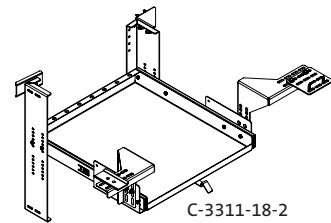

| Part Number | Description |
|-------------|---|
| C-3311-18-2 | 17.5" Wide Trunk Tray for '06-10 Chevrolet Impala |
| C-TTB-CHGR | 31" Wide Trunk Tray Bearing Slide for '06-10 Dodge Charger |
| C-TTB-CV | 14" Wide Trunk Tray Bearing Slide for '01-10 Ford Crown Vic |
| C-TTB-CV-F | 42" Wide Trunk Tray Bearing Slide for '01-10 Ford Crown Vic (full size) |

Havis Trunk Mounted Radio Trays

Radio/Communications Equipment

C-3190

C-3190-P

C-3190-F

C-3311

C-3311-2

C-3311-18

C-3311-18-2

C-TTB-CHGR

C-TTB-CV

C-TTB-CV-F

| Part Number | Description |
|-------------|--|
| C-3190 | 15" Wide Trunk Tray for '95-10 Ford Crown Vic (driver side) |
| C-3190-P | 15" Wide Trunk Tray for '95-10 Ford Crown Vic (passenger side) |
| C-3190-F | 43.5" Wide Trunk Tray for '95-10 Ford Crown Vic (driver side) |