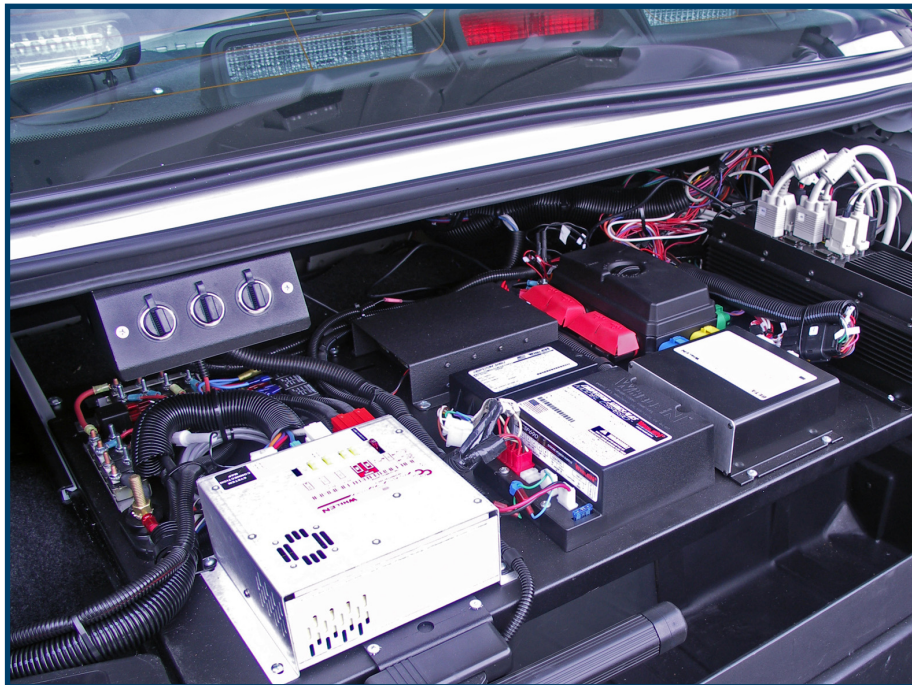

Havis Trunk Mounted Radio Trays

Radio/Communications Equipment

Safely mount radio and computer equipment out of sight and reduce clutter in the driver's compartment. (Full Width Ford Crown Victoria C-3190-F shown)

Tray slides out for easy access to equipment. (C-TTB-CHGR shown)

Heavy-duty models use 250 lbs. rated ball bearing slides. (C-TTB series)

Trunk Mounted Radio Trays from Havis

Havis trunk mounted radio trays provide a clean and safe mounting surface for radio/communications equipment in your police sedan.

- Slides Open to provide easy access to electronics for service
- Automatically Locks in place when pushed closed
- Protects Electronics from potential damage
- Optional second tier shelf, equipment guard, and lock box available for additional mounting space and protection (see reverse for options and accessories)
- Ships assembled for easy installation
- Manufactured from 14 gauge black powder coated steel