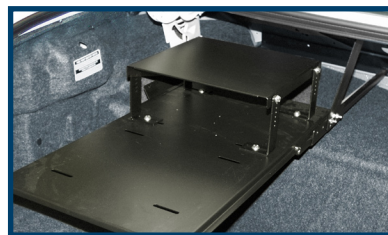

Second Tier Tray (C-3530-5)