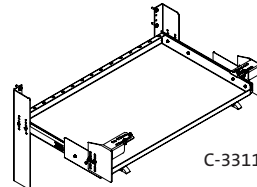

| Part Number | Description |
|-------------|---|
| C-3311-18-2 | 17.5" Wide Trunk Tray for '06-10 Chevrolet Impala |
| C-TTB-CHGR | 31" Wide Trunk Tray Bearing Slide for '06-10 Dodge Charger |
| C-TTB-CV | 14" Wide Trunk Tray Bearing Slide for '01-10 Ford Crown Vic |
| C-TTB-CV-F | 42" Wide Trunk Tray Bearing Slide for '01-10 Ford Crown Vic (full size) |

Havis Trunk Mounted Radio Trays

Radio/Communications Equipment

C-3190

C-3190-P

C-3190-F

C-3311

C-3311-2

C-3311-18

C-3311-18-2

C-TTB-CHGR

C-TTB-CV

C-TTB-CV-F

| Part Number | Description |
|-------------|--|
| C-3190 | 15" Wide Trunk Tray for '95-10 Ford Crown Vic (driver side) |
| C-3190-P | 15" Wide Trunk Tray for '95-10 Ford Crown Vic (passenger side) |
| C-3190-F | 43.5" Wide Trunk Tray for '95-10 Ford Crown Vic (driver side) |