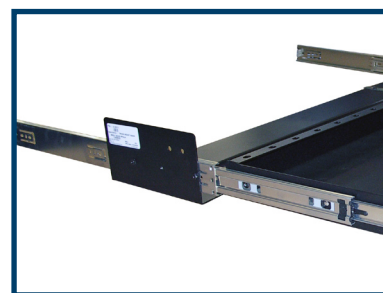

Havis Trunk Mounted Radio Trays

Radio/Communications Equipment

Safely mount radio and computer equipment out of sight and reduce clutter in the driver's compartment. (Full Width Ford Crown Victoria C-3190-F shown)

Tray slides out for easy access to equipment. (C-TTB-CHGR shown)

Heavy-duty models use 250 lbs. rated ball bearing slides. (C-TTB series)

Trunk Mounted Radio Trays from Havis

Havis trunk mounted radio trays provide a clean and safe mounting surface for radio/communications equipment in your police sedan.

- Slides Open to provide easy access to electronics for service
- Automatically Locks in place when pushed closed
- Protects Electronics from potential damage
- Optional second tier shelf, equipment guard, and lock box available for additional mounting space and protection (see reverse for options and accessories)
- Ships assembled for easy installation
- Manufactured from 14 gauge black powder coated steel

| Part Number | Description |
|-------------|--|
| C-3190 | 15" Wide Trunk Tray for '95-10 Ford Crown Vic (driver side) |
| C-3190-P | 15" Wide Trunk Tray for '95-10 Ford Crown Vic (passenger side) |
| C-3190-F | 43.5" Wide Trunk Tray for '95-10 Ford Crown Vic (driver side) |