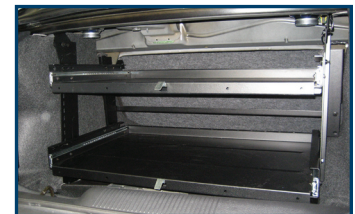

Double Shelf Trunk Tray
(*C-TTB-CHGR-3-DD*)