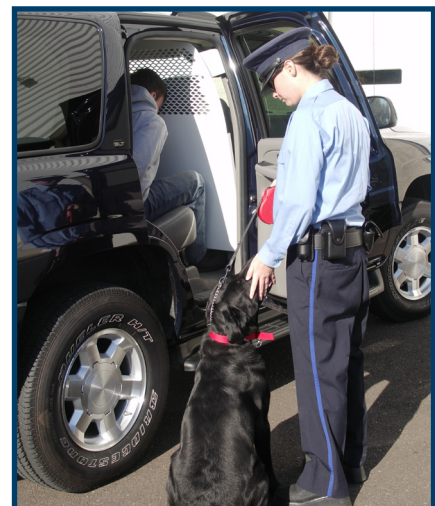

Award Winning K9 Transport Systems by Havis

- All K9 kits now featuring new and improved white powder coat finish
 - Easy to clean and eliminates black oxide build up on dog's fur
- Each system is fabricated from heavy-duty aluminum for long lasting durability with standard features including:
 - Hinged window guards for easy access to window for cleaning
 - Front sliding door allows access to drivers compartment
 - Removable, durable, and lightweight rubber mat for easy cleaning
 - Interior dome light for better visibility
- K9 transport units available for a large variety of SUV's and sedans (see reverse for full list of available units)
- 32" Deep SUV Kits are available. See reverse side for details
- Prisoner Transport/K9 units provide K9 space on the driver side and prisoner space on the passenger side
- Additional options and accessories are available for K9 safety

Havis® K9 Transport Systems

Havis award winning police canine transport kits are a single-compartment module with aluminum side door panels, interior hinged window guards, rubber matting and dome light with switch. They must be assembled in the vehicle. Installation is quick and easy.