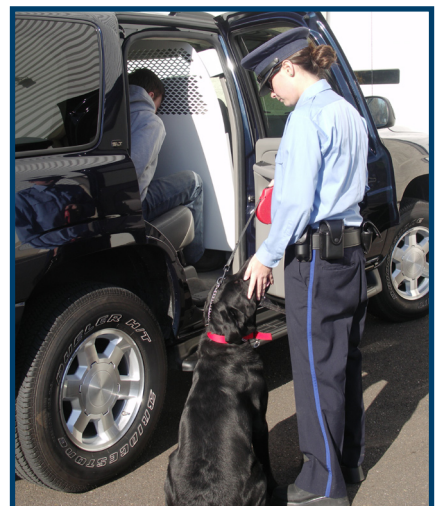

Havis® K9 Transport Systems

All K9 Kits Feature a
White Powder Coat Finish

Ford Explorer K9 Kit (Part # KK-K9-F16-K)

Chevrolet Caprice K9 Kit (Part # KK-K9-C22-K)

Dodge Charger K9 Kit (Part # KK-K9-D24-K)

Award Winning K9 Transport Systems by Havis

- All K9 kits now featuring new and improved white powder coat finish
 - Easy to clean and eliminates black oxide build up on dog's fur
- Each system is fabricated from heavy-duty aluminum for long lasting durability with standard features including:
 - Hinged window guards for easy access to window for cleaning
 - Front sliding door allows access to drivers compartment
 - Removable, durable, and lightweight rubber mat for easy cleaning
 - Interior dome light for better visibility
- K9 transport units available for a large variety of SUV's and sedans (see reverse for full list of available units)
- 32" Deep SUV Kits are available. See reverse side for details
- Prisoner Transport/K9 units provide K9 space on the driver side and prisoner space on the passenger side
- Additional options and accessories are available for K9 safety

Havis® K9 Transport Systems

Havis award winning police canine transport kits are a single-compartment module with aluminum side door panels, interior hinged window guards, rubber matting and dome light with switch. They must be assembled in the vehicle. Installation is quick and easy.