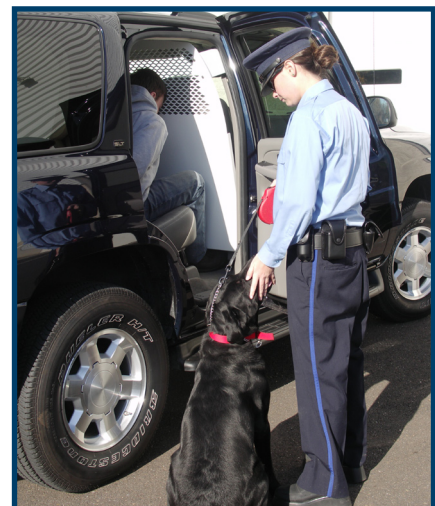

## Award Winning K9 Transport Systems by Havis

- All K9 kits now featuring new and improved white powder coat finish
  - Easy to clean and eliminates black oxide build up on dog's fur
- Each system is fabricated from heavy-duty aluminum for long lasting durability with standard features including:
  - Hinged window guards for easy access to window for cleaning
  - Front sliding door allows access to drivers compartment
  - Removable, durable, and lightweight rubber mat for easy cleaning
  - Interior dome light for better visibility
- K9 transport units available for a large variety of SUV's and sedans (see reverse for full list of available units)
- 32" Deep SUV Kits are available. See reverse side for details
- Prisoner Transport/K9 units provide K9 space on the driver side and prisoner space on the passenger side
- Additional options and accessories are available for K9 safety

# Havis® K9 Transport Systems

Havis award winning police canine transport kits are a single-compartment module with aluminum side door panels, interior hinged window guards, rubber matting and dome light with switch. They must be assembled in the vehicle. Installation is quick and easy.