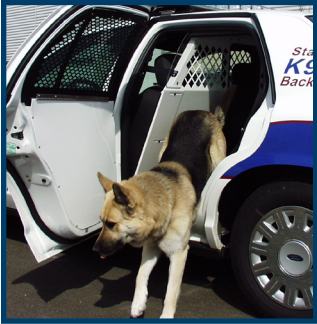

Havis® K9 Transport Systems

Havis award winning police canine transport kits are a single-compartment module with aluminum side door panels, interior hinged window guards, rubber matting and dome light with switch. They must be assembled in the vehicle. Installation is quick and easy.

- Safety and comfort for you and your canine partner
- Unique white powder coat finish standard
- Radius corners, molded edges and proper sized ventilation holes
- Fabricated from heavy-duty aluminum for long-lasting durability
- Designed to maximize officer room and visibility

K9 Transport Systems for Sedans

- Includes Single Compartment Kit with one sliding front door and aluminum fold-down interior window guards and door panels
- Custom Black Molded Trim eliminates sharp edges (available on Crown Victoria only)
- Entire Rear Passenger Seat area utilized
- Rear Guard folds down to allow easy access and cleaning of rear window deck (sedans only)
- Sedan Kit Dimensions 27" deep x 59" wide x 35" high