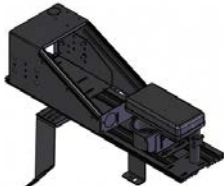

PKG-CON-121

2007-2015 Ford Expedition Package includes:

- 8" wide vehicle specific tunnel mount (C-TMW-EXPD-02)
- 12" enclosed heavy duty 25° Angled console (C-SM-1225)
- Dual External Cupholder (C-CUP2-E-C)
- Flip-up Armrest (C-ARM-104)