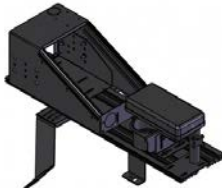

PKG-CON-121

2007-2015 Ford Expedition Package includes:

- 8" wide vehicle specific tunnel mount (C-TMW-EXPD-02)
- 12" enclosed heavy duty 25° Angled console (C-SM-1225)
- Dual External Cupholder (C-CUP2-E-C)
- Flip-up Armrest (C-ARM-104)