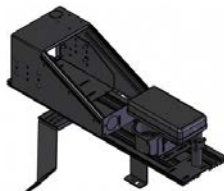

- Vehicle Specific Mounting Bases mount to existing OEM seat bolts for easy installation
- Heavy Duty Poles without height adjustable handle include collar only to set fixed height at installation (not user height adjustable)
- Tilt/Swivel motion devices enable 180° horizontal rotation for laptops and docking stations. Used to mount keyboards, laptop mounting plates, docking stations and more to the poles
- Top offset plates allow for strong and comfortable positioning of computer equipment
- See back page for the vehicles Standard Packages are available for.

PKG-CON-114

2010-2013 Chevrolet Tahoe Package includes:

- 8" Wide Vehicle Specific Tunnel Mount (C-TMW-GMC-02)
- 12" Enclosed Heavy Duty 25° Angled Console (C-SM-1225)
- Dual External Cupholder (C-CUP2-E-C)
- Flip-up Armrest (C-ARM-104)

PKG-CON-116

2006-2010 Ford Explorer Package includes:

- 16" Vehicle Specific Console (C-VS-1600-EXPL)
- Height Adjustable Flip-up Armrest (C-ARM-103)

PKG-CON-121

2007-2015 Ford Expedition Package includes: