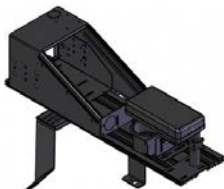

PKG-CON-121

2007-2015 Ford Expedition Package includes:

- 8" wide vehicle specific tunnel mount (C-TMW-EXPD-02)
- 12" enclosed heavy duty 25° Angled console (C-SM-1225)
- Dual External Cupholder (C-CUP2-E-C)
- Flip-up Armrest (C-ARM-104)