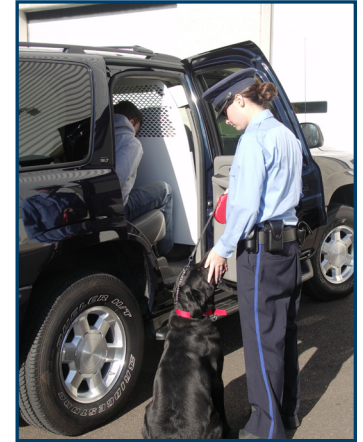

2007-2012 Chevrolet Tahoe 32" K9/PT Transport System (KK-K9-C14-K-PT)