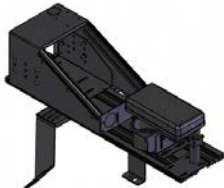

PKG-CON-121

2007-2015 Ford Expedition Package includes:

- 8" wide vehicle specific tunnel mount (C-TMW-EXPD-02)
- 12" enclosed heavy duty 25° Angled console (C-SM-1225)
- Dual External Cupholder (C-CUP2-E-C)
- Flip-up Armrest (C-ARM-104)