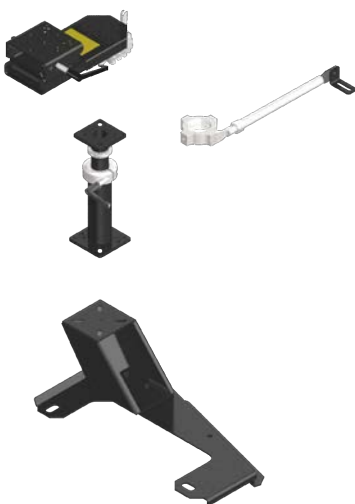

*Packages are complete. Must order as-is. No substitutions.

Easy to order, Easy to Install.

Standard Packages (PKG-PSM-100)

Standard PKG-PSM's include a vehicle specific base plate, heavy-duty pole without height adjust handle, tilt-swivel motion device, and a top offset plate.

- Vehicle Specific Mounting Bases mount to existing OEM seat bolts for easy installation
- Heavy Duty Poles without height adjustable handle include collar only to set fixed height at installation (not user height adjustable)
- Tilt/Swivel motion devices enable 180° horizontal rotation for laptops and docking stations. Used to mount keyboards, laptop mounting plates, docking stations and more to the poles
- Top offset plates allow for strong and comfortable positioning of computer equipment
- See back page for the vehicles Standard Packages are available for.

Premium Packages (PKG-PSM-200)

Premium PKG-PSM's include a vehicle specific base plate, heavy-duty pole with height adjust handle, swing arm motion device with tilt-swivel, and stability support arm.

- Vehicle Specific Mounting Bases mount to existing OEM seat bolts for easy installation
- Height adjustable poles bolt to the vehicle specific base. Precision machined parts eliminate metal-to-metal contact and allow for smooth movement during height adjustment
- Swing arms with motion adapters are ideal for computer usage from both the driver and front passenger seats. Their ruggedized design protects occupants and equipment in quick maneuvers and crash situations
- Stability support arms add upper pole support for premium top level stability and are highly recommended for all HDM applications
- See back page for the vehicles Premium Packages are available for.

PKG-CON-111

1995-2011 Ford Crown Victoria Package includes:

- 18" Horizontal Console (C-1800)
- Vehicle Specific Mounting Bracket Kit (C-M-1)
- Internal Mount Cupholder (C-CUP2-I)
- Height Adjustable Armrest (C-ARM-101)