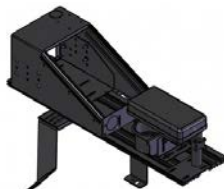

PKG-CON-121

2007-2015 Ford Expedition Package includes:

- 8" wide vehicle specific tunnel mount (C-TMW-EXPD-02)
- 12" enclosed heavy duty 25° Angled console (C-SM-1225)
- Dual External Cupholder (C-CUP2-E-C)
- Flip-up Armrest (C-ARM-104)