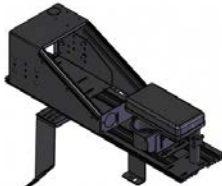

PKG-CON-121

2007-2015 Ford Expedition Package includes:

- 8" wide vehicle specific tunnel mount (C-TMW-EXPD-02)
- 12" enclosed heavy duty 25° Angled console (C-SM-1225)
- Dual External Cupholder (C-CUP2-E-C)
- Flip-up Armrest (C-ARM-104)