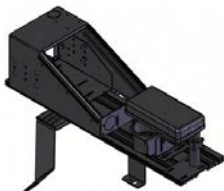

PKG-CON-121

2007-2015 Ford Expedition Package includes:

- 8" wide vehicle specific tunnel mount (C-TMW-EXPD-02)
- 12" enclosed heavy duty 25° Angled console (C-SM-1225)
- Dual External Cupholder (C-CUP2-E-C)
- Flip-up Armrest (C-ARM-104)