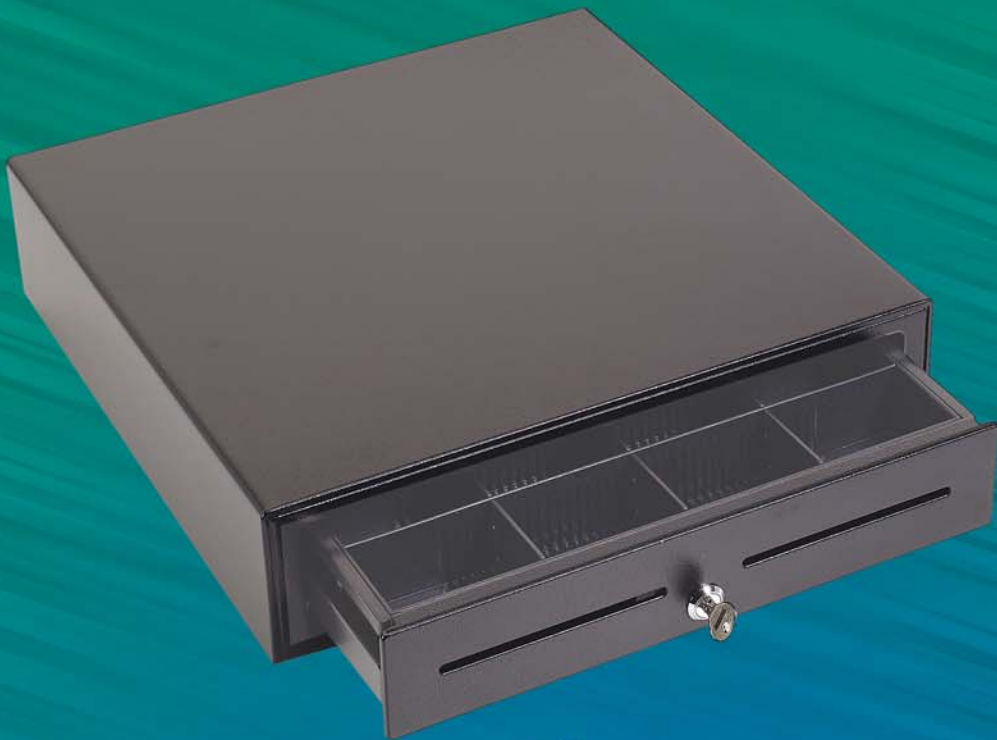

VAL-U LINE CASH DRAWERS

**Performance
Meets Value
for
Medium Duty
Applications.**

MMF
**Cash
Drawer**
C o m p a n y

VAL-U LINE CASH DRAWERS

Standard Tray

Dual Currency Trays

VAL-u Line Cash Drawers provide affordable versatility to any POS system.

Built to the exacting standards you've come to expect from MMF, this medium duty series provides many performance features in a compact size.

- All steel construction
- Roller bearing suspension rails
- Under-counter mounting brackets available.
- Dual media slots
- High impact ABS cash tray and bill weights
- 5 bill and 8 coin (removable) sections
- Conveniently located 3 position lock in center of drawer front
- Optional "Euro Tray" and /or locking tray lids
- Interfaces with the most popular receipt printers, using quick disconnect cables
- Drawer "Open / Close" detect
- Available in Black or Cool White
- 16.2 W x 16.4 D x 4.3 H footprint (41.14 x 41.65 x 10.9cm)
- 2 year warranty
- Colors