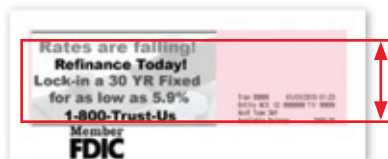

2" print area