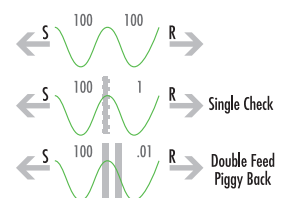

UltraSonic Double Feed Detector