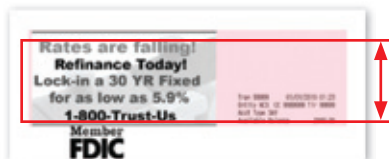

2" print area