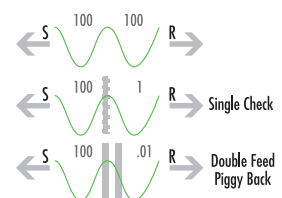

UltraSonic Double Feed Detector