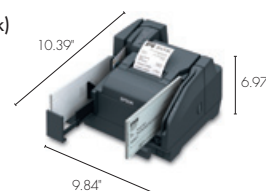

ID card scanner²

Throughput	1 at a time; multiple feeding is not available
Speed	Card feeding: 118mm/s 600 dpi color
Area	ISO/IEC7810 card
Resolution	200 dpi interpolated, 300 dpi, 600 dpi optical
Method	CIS (Contact Image Sensor)
Mode	24-bit color, 8-bit grayscale
Capacity	1 ID

General information

Factory options	MSR 3 tracks (ISO 7811-6 and AAMVA), HID-Keyboard interface; USB hub 2-ports, USB specification 2.0; 2nd pocket-maximum of 50 items
Single-pocket size	177mm x 263.8mm x 250mm (H x D x W) {6.97 x 10.39 x 9.84"}
Two-pocket size	177mm x 298.8mm x 275mm (H x D x W) {6.97 x 11.76 x 10.83"}
Power	PS-180, 24 VDC; There is only one power supply for the scanner and printer
Weight	Approximately 5Kg (11.02 lbs)
Case color	Epson Dark Gray
Environmental standards	WEEE, RoHS compliant
Warranty	Two-year limited warranty

What's in the box

TM-S9000
Thermal roll paper (starter roll for operation check)
USB cable
Dedicated ink cartridge [SJC18(K)] x 2
AC cable
AC adapter [PS-180 (Model: M159B)]
Setup guide
User's manual

Ordering information*

Product	Model Number
TM-S9000-021 110DPM, USB hub, MSR, 1-pocket	A41A267021
TM-S9000-031 110DPM, no USB hub, no MSR, 1-pocket	A41A267031
TM-S9000-121 200DPM, USB hub, MSR, 1-pocket	A41A267121
TM-S9000-131 200DPM, no USB hub, no MSR, 1-pocket	A41A267131

*Contact your Epson representative for additional models.

Packaging specifications

Single box dimensions (L x W x H) 15.75" x 14.2" x 11.4" / 400 x 360 x 290 (mm)
Units per pallet: AIR 6 units per layer, 5 layers = 30 units (pallet weight = 207kg)
Units per pallet: OCEAN 6 units per layer, 7 layers = 42 units (pallet weight = 281kg)

¹ Shots are the number of electric pulses for the print head.

² Collection, use and sale of personally identifiable information is subject to various laws. Anyone intending to use an ID scanner should check and comply with applicable laws.

SD-DSS9KF

Epson America, Inc. • 3840 Kilroy Airport Way • Long Beach, CA 90806 • (562) 290-5304
©2012 Epson America, Inc. Epson is a registered trademark and Epson Exceed Your Vision is a registered logo of Seiko Epson Corporation. All other trademarks are the property of their respective owners. Specifications are subject to change without notice.

EPSON®
EXCEED YOUR VISION
pos.epson.com/financial