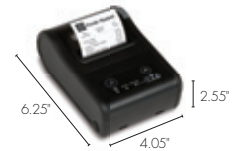

Operating temperature	0° C to 45° C
Drop rating	4 feet
Overall dimensions	4.05" x 6.25" x 2.55" (103 x 159 x 65 mm) (W x D x H)
Weight	Receipt version 1.4 lbs (630g) with battery, belt clip Label version 1.3 lbs (600g) with battery, belt clip
Color	Epson Black (EBCK)
Warranty	One-year limited warranty and optional two-year warranty

What's in the box

- Mobilink P60II
- Battery (Model: OT-BY60II)
- Roll paper (for checking initial movement of the printer)
- User's manual
- USB cable saddle (for secure cable connection)
- USB cable
- Belt clip (already attached to printer)
- 58mm spacer (already attached to printer)