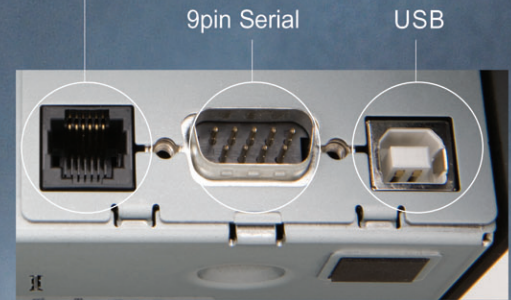

Dual Interface

With a USB and serial interface on board, the CT-S310 II is a future-proof investment.

Tool-free Maintenance

Paper jam? No problem. The CT-S310 II comes with the same intelligent service features as CITIZEN's high-end printers. The easily removable auto cutter and printer head make for quick and easy maintenance.

Long Life Print

The new LLP functions can extend the print head life up to 200km.

CITIZEN
Micro HumanTech

Cash Drawer Kickout

CT-S310 II Two-Color, POS Thermal Printer

Features/Advantages:

- Low Power consumption
 - Standby mode (lowest in its class)
 - Energy Star compliant
- Save paper function
- Halogen free housing
- Long life head mode (up to 200km)
- Cutter jam release function
- Longer cutter life delivers lower maintenance costs
- Greater reliability delivers longer life & lower maintenance costs
- Easy maintenance
- Packaging is made from recycled materials and is recyclable
- USB standard meets market standardization requirements
- 2D bar code support allows wider applications
- Built in buzzer provides audible alert without adding extra cost devices
- Printer drivers included are: Windows XP and 7 (32 and 64 bit), Java POS, OPOS and CUPS.
- Built in power supply eliminates unsightly brick and frees up space