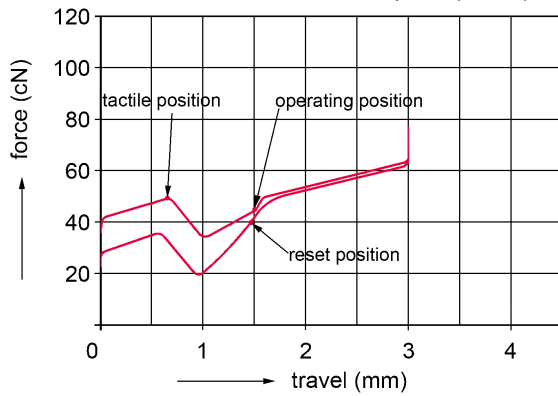

- Operation characteristics: ML Pressure point(50cN)

- Inscription technology: Laser
- Inscription layout: Standard
- Number of Keys: Product dependant, see table "Models"

Packaging Unit:

- Number of products in the master package: 21
- Number of master packages per pallet: 12

Warranty:

2 years

Errors, technical changes and delivery possibilities excepted.
Technical information refers only to the specifications of the products. Features may differ from the information provided.