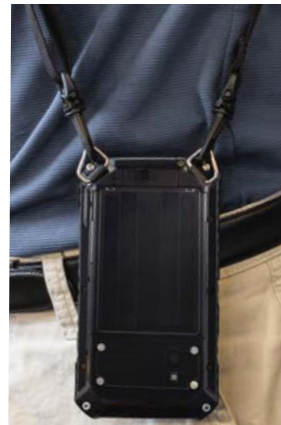

Each kit includes one adjustable shoulder strap and attachment hardware (FZ-WCRX112)

## FZ-E1/X1 Holster

Part #: TBCX1HSTR-P  
List Price: \$69.00 USD

Comes complete with shoulder strap and belt

## FZ-E1/X1 Inversion Strap Kit

Part #: TBCX1SSTP-P  
List Price: \$29.00 USD

Enjoy increased productivity and reduced back strain

Each kit includes one adjustable shoulder strap and attachment hardware (FZ-WCRX112)