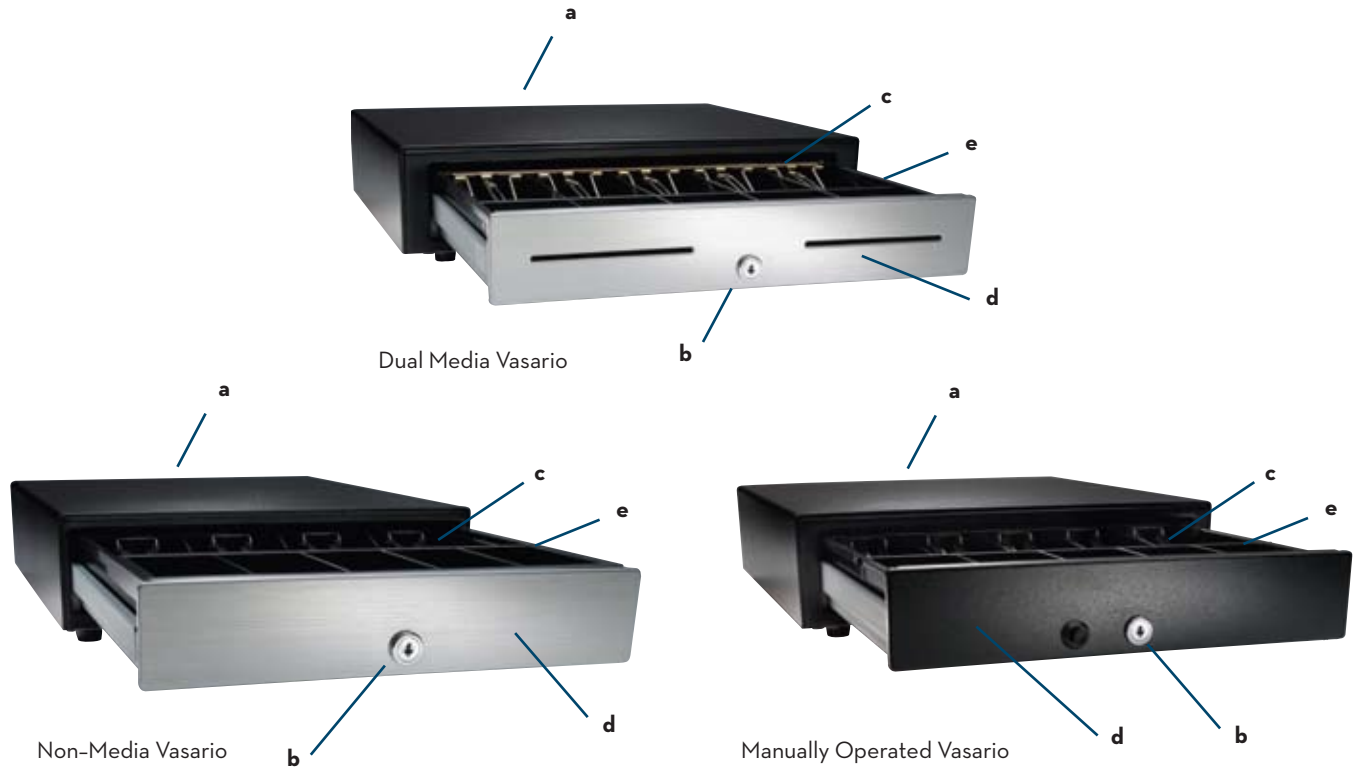

THE RECOGNIZED LEADER OF SUPERIOR QUALITY CASH DRAWERS

STANDARD DUTY

VASARIO SERIES

THE BEST IN ITS CLASS

The perfect solution for applications that can be addressed with a standard duty cash drawer.

The Vasario series is the cost effective choice that doesn't sacrifice quality or dependability. Each member of the Vasario cash drawer family is competitively priced and includes features, such as multifunction locks and drawer status reporting, found in more expensive cash drawers. A variety of models with a wide range of size, style, color, interface and till configuration options are available to meet your specific requirements.

APG CASH DRAWER®

The Recognized Leader

SUPERIOR FEATURES **AND** CONSTRUCTION

KEY FEATURES **OF THE** VASARIO

a | MultiPRO® Interface

The MultiPRO interface adapts to most POS platforms.

b | Four-Function Lock

Proven four-function lock offers several levels of security: locked closed, locked open, online, manual open.

c | Durable Hold downs

Easy comfortable lift.

d | Drawer Front Options

Choose between dual media slots, non-media front, and push button opening.

Latch Ejection Mechanism

Tested over one million cycles to ensure a longer lasting drawer.

Manual Open Latch

Push button operated only.

OUR VASARIO SERIES CASH DRAWER

DUAL MEDIA SLOT VASARIO

Models (w x d x h)