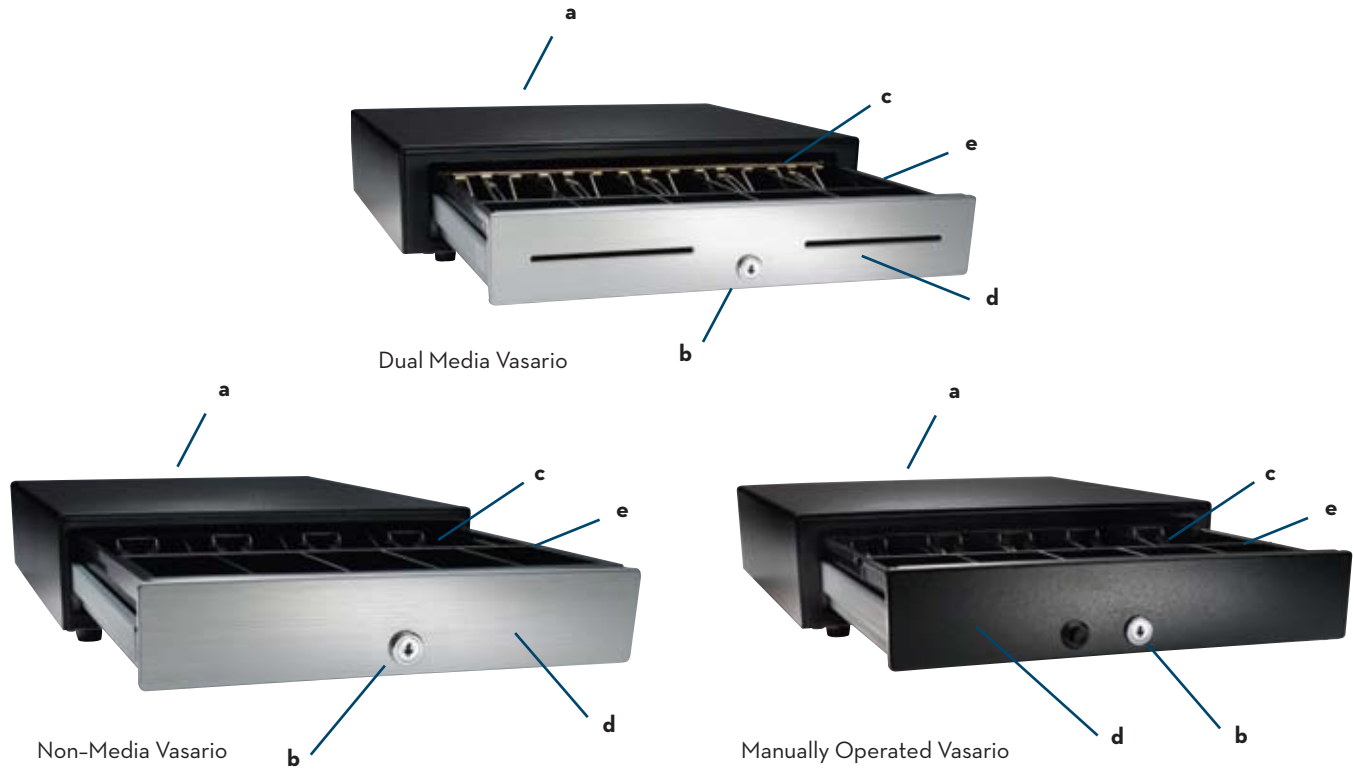

THE RECOGNIZED LEADER OF SUPERIOR QUALITY CASH DRAWERS

STANDARD DUTY

VASARIO SERIES

THE BEST IN ITS CLASS

The perfect solution for applications that can be addressed with a standard duty cash drawer.

The Vasario series is the cost effective choice that doesn't sacrifice quality or dependability. Each member of the Vasario cash drawer family is competitively priced and includes features, such as multifunction locks and drawer status reporting, found in more expensive cash drawers. A variety of models with a wide range of size, style, color, interface and till configuration options are available to meet your specific requirements.

APG CASH DRAWER®

The Recognized Leader

SUPERIOR FEATURES **AND** CONSTRUCTION

KEY FEATURES **OF THE** VASARIO

a | MultiPRO® Interface

The MultiPRO interface adapts to most POS platforms.

b | Four-Function Lock

Latch Ejection Mechanism

Tested over one million cycles to ensure a longer lasting drawer.

Manual Open Latch

Push button operated only.

OUR VASARIO SERIES CASH DRAWER

DUAL MEDIA SLOT VASARIO

Models (w x d x h)

Styles

Stainless Front
Black Case

Painted Front
Black Case

Stainless Front
Beige Case

Painted Front
Beige Case

MANUALLY OPERATED VASARIO

Models (w x d x h)

1416
13.8 x 16.3 x 4.0 inch
351x 415 x 102 mm
Standard 4 x 5 till