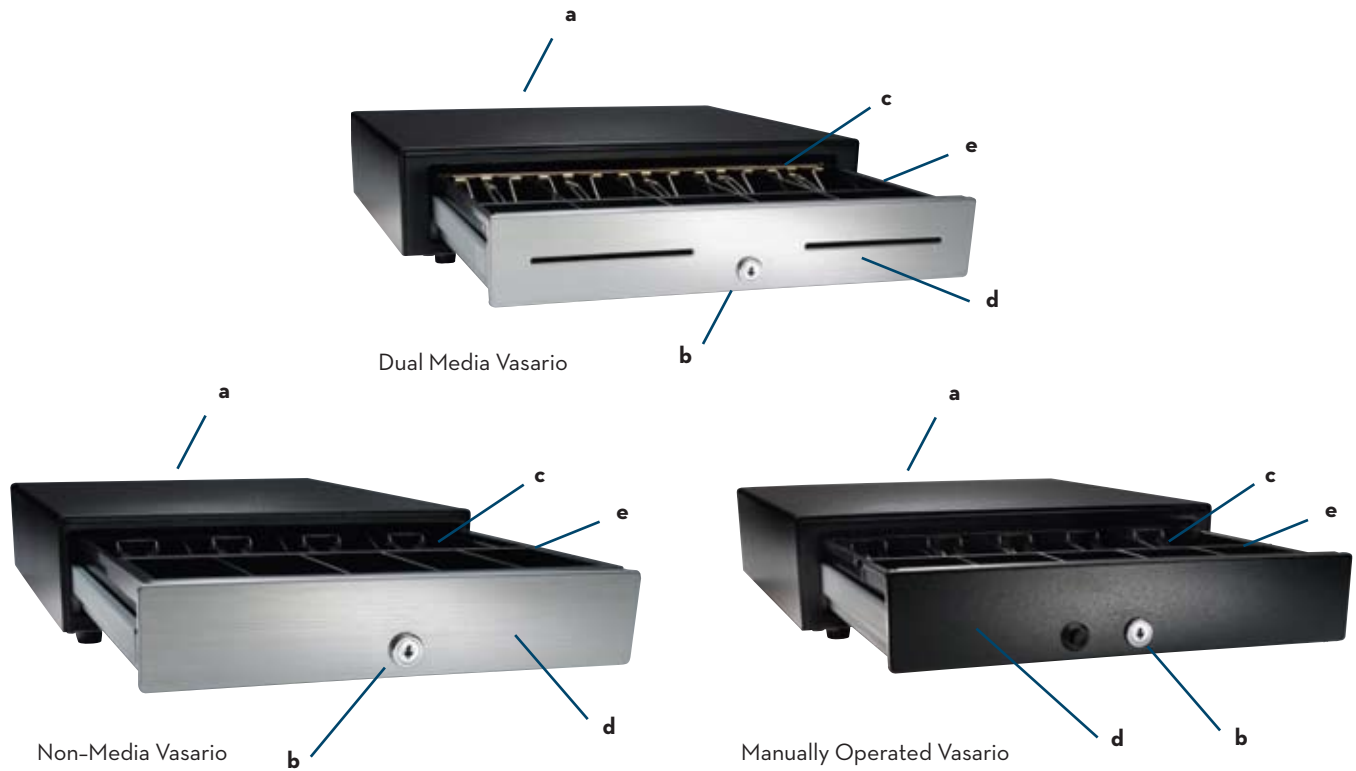

THE RECOGNIZED LEADER OF SUPERIOR QUALITY CASH DRAWERS

STANDARD DUTY

VASARIO SERIES

THE BEST IN ITS CLASS

The perfect solution for applications that can be addressed with a standard duty cash drawer.

The Vasario series is the cost effective choice that doesn't sacrifice quality or dependability. Each member of the Vasario cash drawer family is competitively priced and includes features, such as multifunction locks and drawer status reporting, found in more expensive cash drawers. A variety of models with a wide range of size, style, color, interface and till configuration options are available to meet your specific requirements.

APG CASH DRAWER®

The Recognized Leader

SUPERIOR FEATURES **AND** CONSTRUCTION

KEY FEATURES **OF THE** VASARIO

a | MultiPRO® Interface

The MultiPRO interface adapts to most POS platforms.

b | Four-Function Lock

Proven four-function lock offers several levels of security: locked closed, locked open, online, manual open.

c | Durable Hold downs

Easy comfortable lift.

d | Drawer Front Options

Choose between dual media slots, non-media front, and push button opening.

Latch Ejection Mechanism

Tested over one million cycles to ensure a longer lasting drawer.

Manual Open Latch

Push button operated only.

OUR VASARIO SERIES CASH DRAWER

DUAL MEDIA SLOT VASARIO

Models (w x d x h)