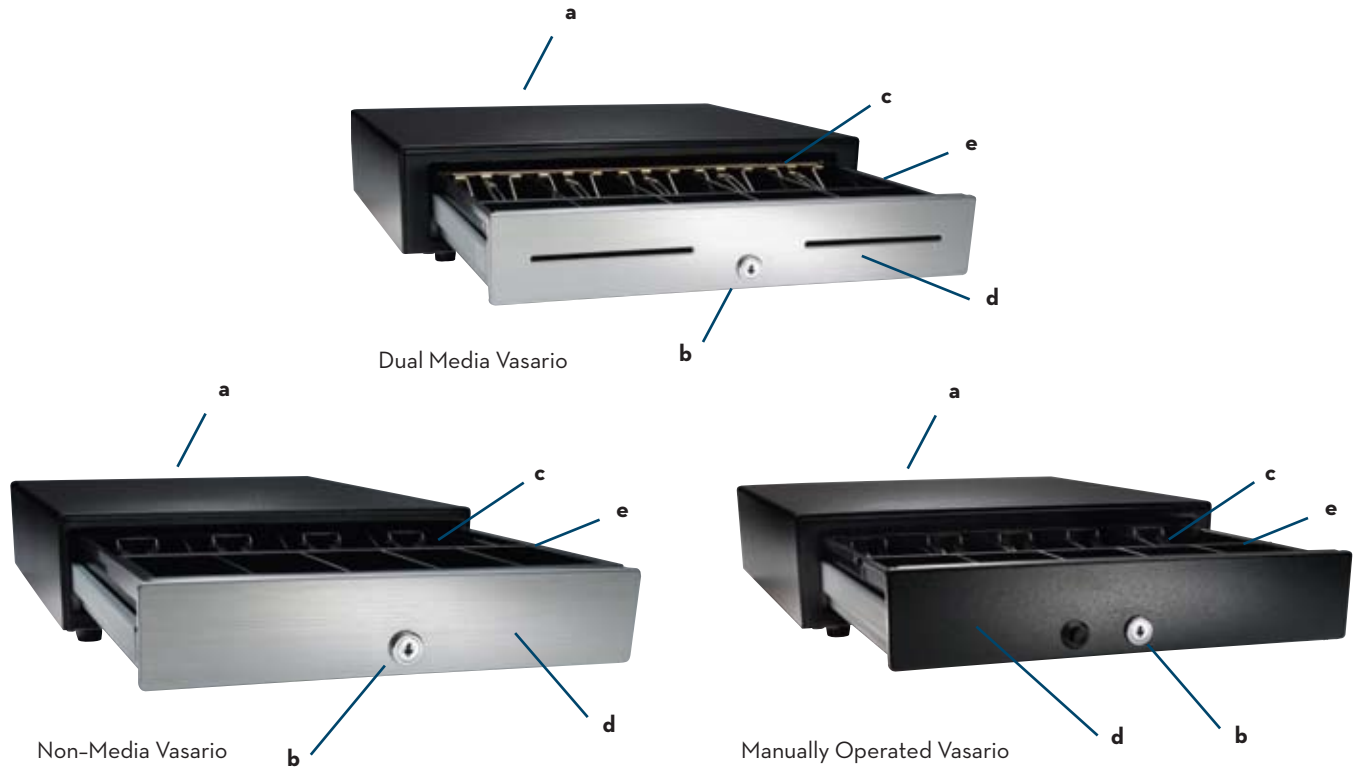

SUPERIOR FEATURES **AND** CONSTRUCTION

KEY FEATURES **OF THE** VASARIO