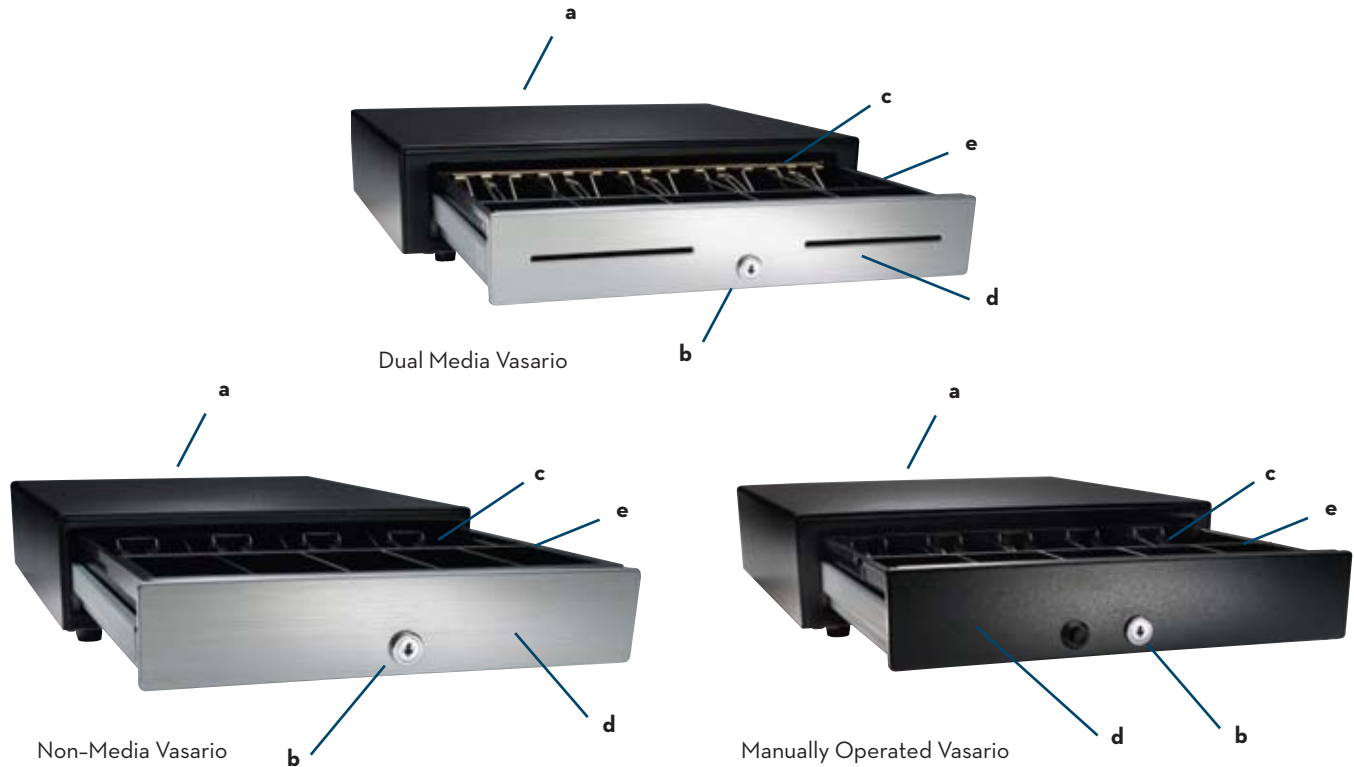

THE RECOGNIZED LEADER OF SUPERIOR QUALITY CASH DRAWERS

STANDARD DUTY

VASARIO SERIES

THE BEST IN ITS CLASS

The perfect solution for applications that can be addressed with a standard duty cash drawer.

The Vasario series is the cost effective choice that doesn't sacrifice quality or dependability. Each member of the Vasario cash drawer family is competitively priced and includes features, such as multifunction locks and drawer status reporting, found in more expensive cash drawers. A variety of models with a wide range of size, style, color, interface and till configuration options are available to meet your specific requirements.

APG CASH DRAWER®

The Recognized Leader

SUPERIOR FEATURES **AND** CONSTRUCTION

KEY FEATURES **OF THE** VASARIO

a | MultiPRO® Interface

The MultiPRO interface adapts to most POS platforms.

b | Four-Function Lock

Proven four-function lock offers several levels of security: locked closed, locked open, online, manual open.

c | Durable Hold downs

Easy comfortable lift.

d | Drawer Front Options

Choose between dual media slots, non-media front, and push button opening.

Latch Ejection Mechanism

Tested over one million cycles to ensure a longer lasting drawer.

Manual Open Latch

Push button operated only.

OUR VASARIO SERIES CASH DRAWER

DUAL MEDIA SLOT VASARIO

Models (w x d x h)