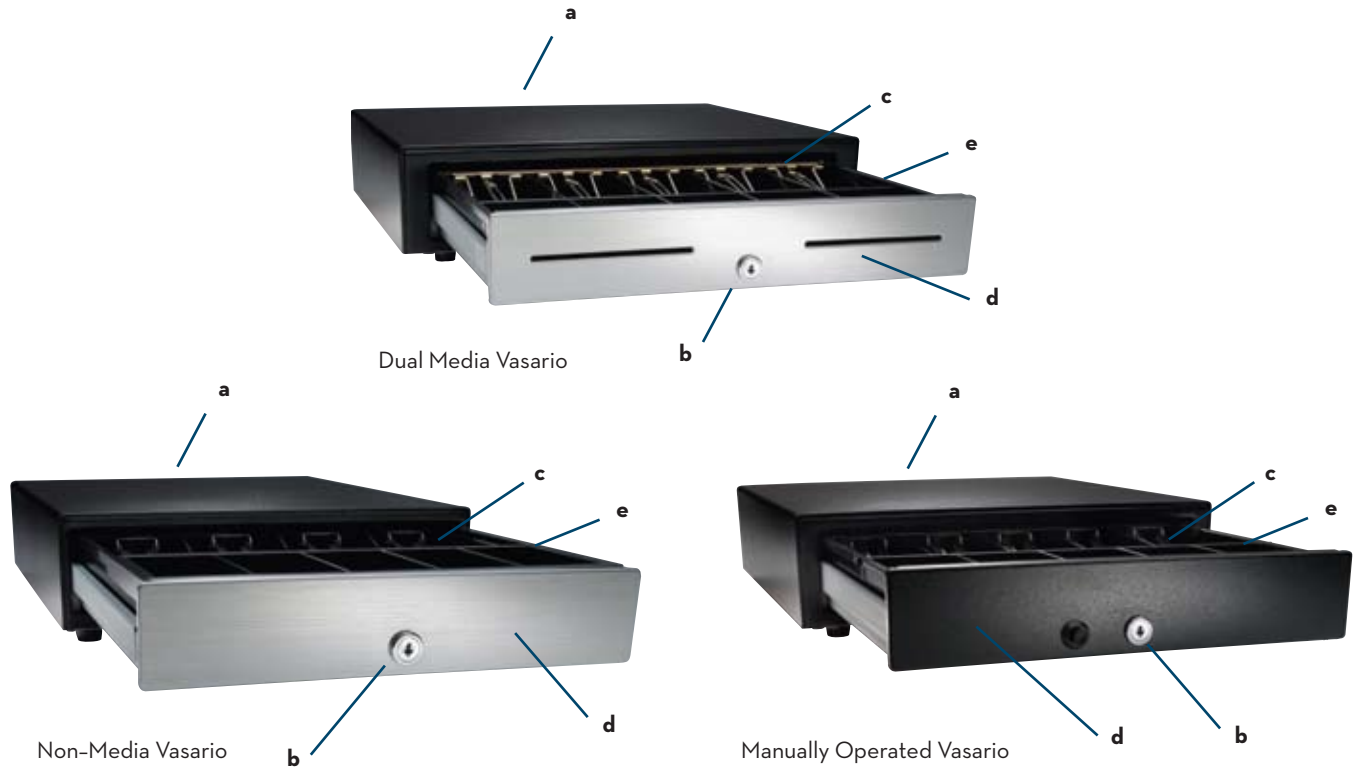

SUPERIOR FEATURES **AND** CONSTRUCTION

KEY FEATURES **OF THE** VASARIO